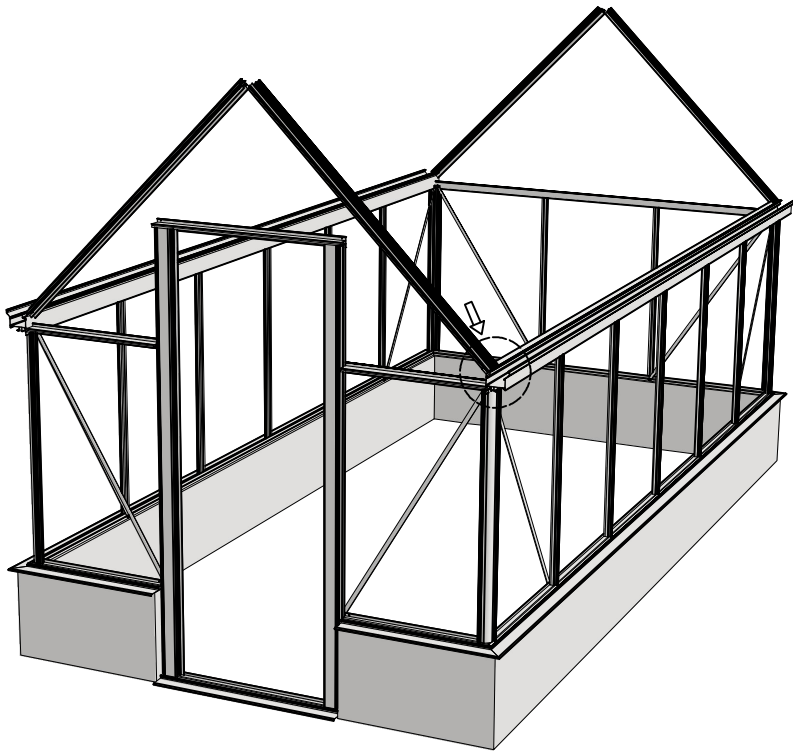

 = M6x12 (4x)

 = M6x12

 = M6x12

 = M6x12

 = M6x12

 = M6x12

 = M6x12

 = M6x12

 = M6x12

 = M6x12

 = M6x12

 = M6x12

 = M6x10

| Glass Dimensions Nv Euro-serre | | Euro-Rustic on wall | | | 2,36m | | | GlassH: 1120 | | Vall H 430 | |
|-----------------------------------|------------|---------------------|------------|------------|-----------|-----------|------------|--------------|----------------|----------------|--|
| Glass Size 730mm | Sides | | Single | Roof | | | Poly | | m ² | m ² | |
| | 1120 x 730 | 1120 x 660 | 1615 x 620 | 1590 x 730 | 763 x 730 | 825 x 730 | 1590 x 730 | 763 x 730 | | | |
| Euro-Rustic on wall 2,36m x 2,36m | 9 | 2 | 1 | 4 | 2 | 2 or 2 | 4 | 2 | 9,8 | 7,0 | |
| Euro-Rustic on wall 2,36m x 3,09m | 11 | 2 | 1 | 6 | 2 | 2 or 2 | 6 | 2 | 11,5 | 9,3 | |
| Euro-Rustic on wall 2,36m x 3,80m | 13 | 2 | 1 | 8 | 2 | 2 or 2 | 8 | 2 | 13,1 | 11,6 | |
| Euro-Rustic on wall 2,36m x 4,57m | 15 | 2 | 1 | 9 | 3 | 3 or 3 | 9 | 3 | 14,7 | 13,9 | |
| Euro-Rustic on wall 2,36m x 5,30m | 17 | 2 | 1 | 11 | 3 | 3 or 3 | 11 | 3 | 16,4 | 16,2 | |
| Euro-Rustic on wall 2,36m x 6,04m | 19 | 2 | 1 | 12 | 4 | 4 or 4 | 12 | 4 | 18,0 | 18,6 | |
| | | | | | | | | | 0,0 | | |
| | | | | | | | | | 0,0 | | |
| | | | | | | | | | 0,0 | | |