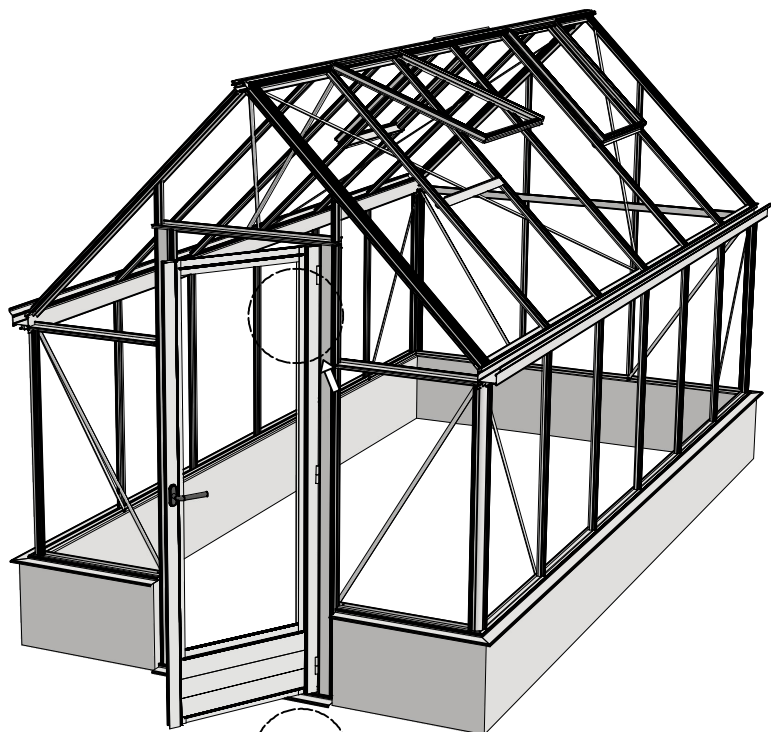

 = M6x12

 = M6x12

 = M6x12

 = M6x12

 = M6x10

| Glass Dimensions Nv Euro-serre | | Euro-Rustic on wall | | | 2,36m | | | GlassH: 1120 | | Vall H 430 | |
|-----------------------------------|------------|---------------------|------------|------------|-----------|-----------|------------|--------------|----------------|----------------|--|
| Glass Size 730mm | Sides | | Single | Roof | | | Poly | | m ² | m ² | |
| | 1120 x 730 | 1120 x 660 | 1615 x 620 | 1590 x 730 | 763 x 730 | 825 x 730 | 1590 x 730 | 763 x 730 | | | |
| Euro-Rustic on wall 2,36m x 2,36m | 9 | 2 | 1 | 4 | 2 | 2 or 2 | 4 | 2 | 9,8 | 7,0 | |
| Euro-Rustic on wall 2,36m x 3,09m | 11 | 2 | 1 | 6 | 2 | 2 or 2 | 6 | 2 | 11,5 | 9,3 | |
| Euro-Rustic on wall 2,36m x 3,80m | 13 | 2 | 1 | 8 | 2 | 2 or 2 | 8 | 2 | 13,1 | 11,6 | |
| Euro-Rustic on wall 2,36m x 4,57m | 15 | 2 | 1 | 9 | 3 | 3 or 3 | 9 | 3 | 14,7 | 13,9 | |
| Euro-Rustic on wall 2,36m x 5,30m | 17 | 2 | 1 | 11 | 3 | 3 or 3 | 11 | 3 | 16,4 | 16,2 | |
| Euro-Rustic on wall 2,36m x 6,04m | 19 | 2 | 1 | 12 | 4 | 4 or 4 | 12 | 4 | 18,0 | 18,6 | |
| | | | | | | | | | 0,0 | | |
| | | | | | | | | | 0,0 | | |
| | | | | | | | | | 0,0 | | |