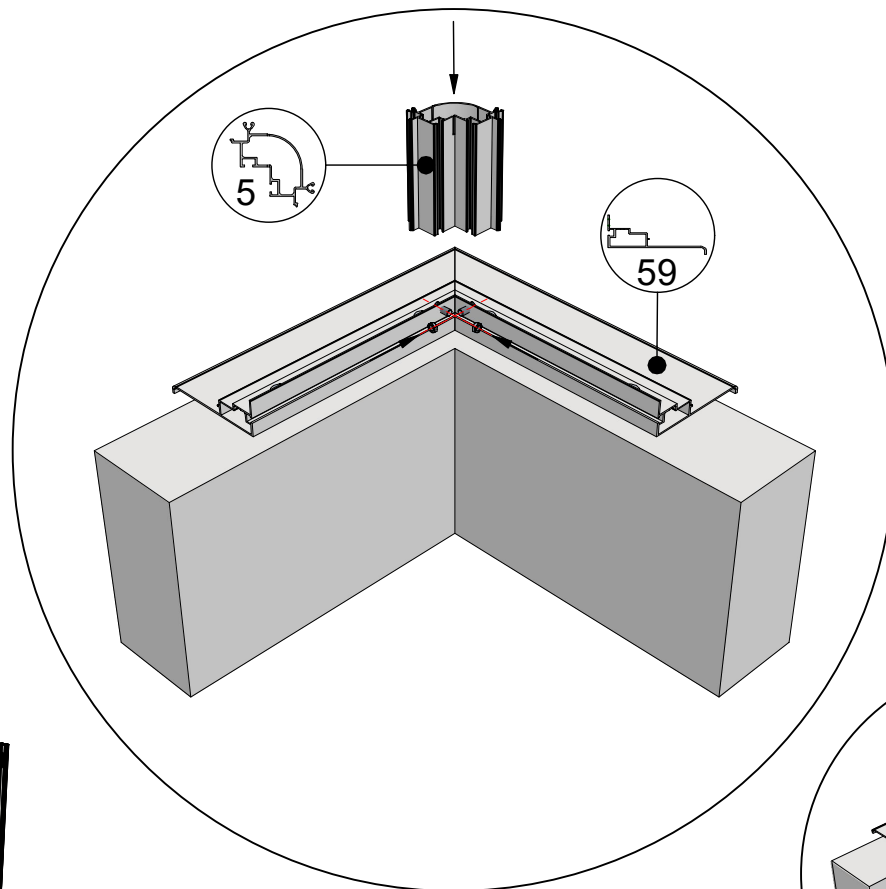

- Observera at en del profiler ligger i sockelprofilen!!
- Dra åt skruven och muttern handfast.

 = 8x40

  = 6x120

Ø 8 mm

 = M6x12 (8x)

 = M6x12 (8x)

 = M6x12

 = M6x12

 = M6x12

 = M6x12

 = M6x12

 = M6x12

 = M6x10

| Glass Dimensions Nv Euro-serre | | Euro-Rustic on wall | | | 2,36m | | | GlassH: 1120 | | Vall H 430 | |
|-----------------------------------|------------|---------------------|------------|------------|-----------|-----------|------------|--------------|----------------|----------------|--|
| Glass Size 730mm | Sides | | Single | Roof | | | Poly | | m ² | m ² | |
| | 1120 x 730 | 1120 x 660 | 1615 x 620 | 1590 x 730 | 763 x 730 | 825 x 730 | 1590 x 730 | 763 x 730 | | | |
| Euro-Rustic on wall 2,36m x 2,36m | 9 | 2 | 1 | 4 | 2 | 2 or 2 | 4 | 2 | 9,8 | 7,0 | |
| Euro-Rustic on wall 2,36m x 3,09m | 11 | 2 | 1 | 6 | 2 | 2 or 2 | 6 | 2 | 11,5 | 9,3 | |
| Euro-Rustic on wall 2,36m x 3,80m | 13 | 2 | 1 | 8 | 2 | 2 or 2 | 8 | 2 | 13,1 | 11,6 | |
| Euro-Rustic on wall 2,36m x 4,57m | 15 | 2 | 1 | 9 | 3 | 3 or 3 | 9 | 3 | 14,7 | 13,9 | |
| Euro-Rustic on wall 2,36m x 5,30m | 17 | 2 | 1 | 11 | 3 | 3 or 3 | 11 | 3 | 16,4 | 16,2 | |
| Euro-Rustic on wall 2,36m x 6,04m | 19 | 2 | 1 | 12 | 4 | 4 or 4 | 12 | 4 | 18,0 | 18,6 | |
| | | | | | | | | | 0,0 | | |
| | | | | | | | | | 0,0 | | |
| | | | | | | | | | 0,0 | | |