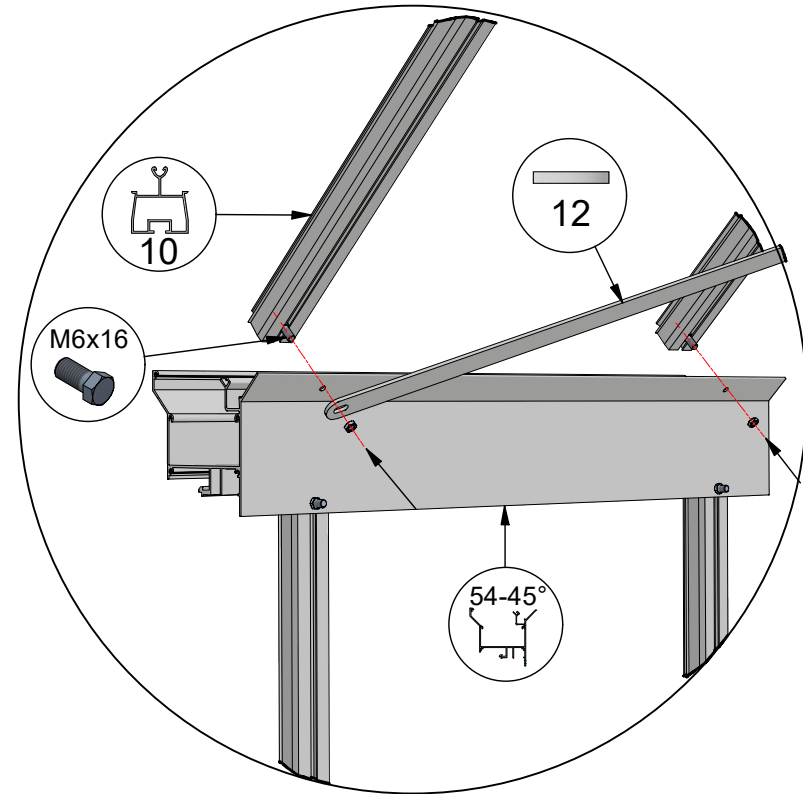

 = M6x12 (4x)

 = M6x12

 = M6x12

 = M6x12

 = M6x12

 = M6x12

 = M6x12

 = M6x12

 = M6x12

 = M6x12

 = M6x12

 = M6x12

 = M6x10

| Glass Dimensions Nv Euro-serre | | Euro-Rustic on wall | | | 2,36m | | | GlassH: 1120 | | Vall H 430 | |
|-----------------------------------|------------|---------------------|------------|------------|-----------|-----------|------------|--------------|----------------|----------------|--|
| Glass Size 730mm | Sides | | Single | Roof | | | Poly | | m ² | m ² | |
| | 1120 x 730 | 1120 x 660 | 1615 x 620 | 1590 x 730 | 763 x 730 | 825 x 730 | 1590 x 730 | 763 x 730 | | | |
| Euro-Rustic on wall 2,36m x 2,36m | 9 | 2 | 1 | 4 | 2 | 2 or 2 | 4 | 2 | 9,8 | 7,0 | |
| Euro-Rustic on wall 2,36m x 3,09m | 11 | 2 | 1 | 6 | 2 | 2 or 2 | 6 | 2 | 11,5 | 9,3 | |
| Euro-Rustic on wall 2,36m x 3,80m | 13 | 2 | 1 | 8 | 2 | 2 or 2 | 8 | 2 | 13,1 | 11,6 | |
| Euro-Rustic on wall 2,36m x 4,57m | 15 | 2 | 1 | 9 | 3 | 3 or 3 | 9 | 3 | 14,7 | 13,9 | |
| Euro-Rustic on wall 2,36m x 5,30m | 17 | 2 | 1 | 11 | 3 | 3 or 3 | 11 | 3 | 16,4 | 16,2 | |
| Euro-Rustic on wall 2,36m x 6,04m | 19 | 2 | 1 | 12 | 4 | 4 or 4 | 12 | 4 | 18,0 | 18,6 | |
| | | | | | | | | | 0,0 | | |
| | | | | | | | | | 0,0 | | |
| | | | | | | | | | 0,0 | | |