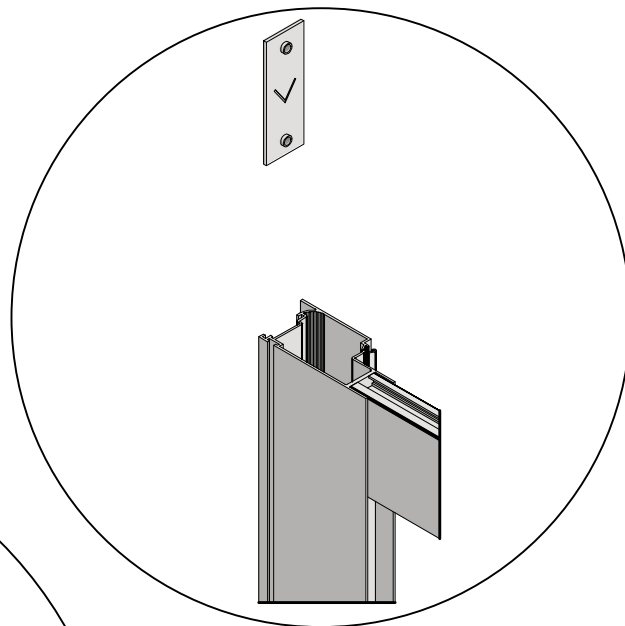

 = M6x12

 = M6x12

 = M6x12

 = M6x12

 = M6x10

| Glass Dimensions Nv Euro-serre | | Euro-Rustic on wall | | | 2,36m | | | GlassH: 1120 | | Vall H 430 | |
|-----------------------------------|------------|---------------------|------------|------------|-----------|-----------|------------|--------------|----------------|----------------|--|
| Glass Size 730mm | Sides | | Single | Roof | | | Poly | | m ² | m ² | |
| | 1120 x 730 | 1120 x 660 | 1615 x 620 | 1590 x 730 | 763 x 730 | 825 x 730 | 1590 x 730 | 763 x 730 | | | |
| Euro-Rustic on wall 2,36m x 2,36m | 9 | 2 | 1 | 4 | 2 | 2 or 2 | 4 | 2 | 9,8 | 7,0 | |
| Euro-Rustic on wall 2,36m x 3,09m | 11 | 2 | 1 | 6 | 2 | 2 or 2 | 6 | 2 | 11,5 | 9,3 | |
| Euro-Rustic on wall 2,36m x 3,80m | 13 | 2 | 1 | 8 | 2 | 2 or 2 | 8 | 2 | 13,1 | 11,6 | |
| Euro-Rustic on wall 2,36m x 4,57m | 15 | 2 | 1 | 9 | 3 | 3 or 3 | 9 | 3 | 14,7 | 13,9 | |
| Euro-Rustic on wall 2,36m x 5,30m | 17 | 2 | 1 | 11 | 3 | 3 or 3 | 11 | 3 | 16,4 | 16,2 | |
| Euro-Rustic on wall 2,36m x 6,04m | 19 | 2 | 1 | 12 | 4 | 4 or 4 | 12 | 4 | 18,0 | 18,6 | |
| | | | | | | | | | 0,0 | | |
| | | | | | | | | | 0,0 | | |
| | | | | | | | | | 0,0 | | |