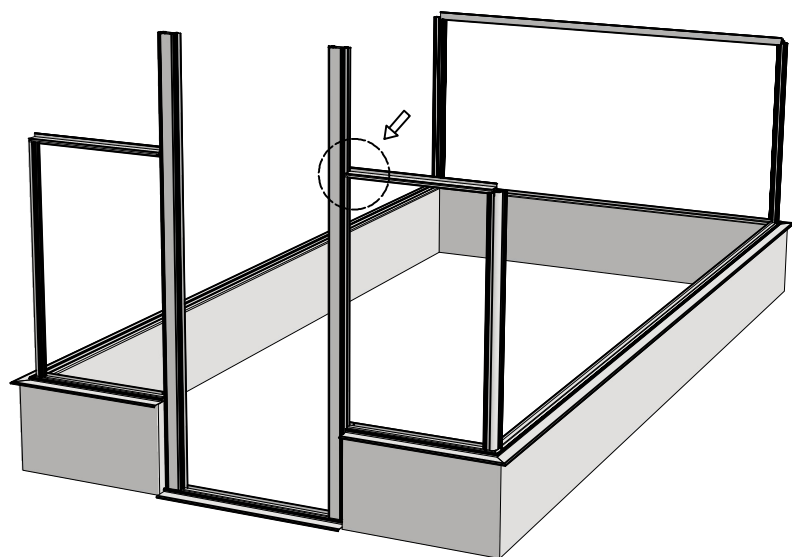

- Observera at en del profiler ligger i sockelprofilen!!
- Dra åt skruven och muttern handfast.

 = 8x40

  = 6x120

Ø 8 mm

 = M6x12 (8x)

 = M6x12 (8x)

 = M6x12

 = M6x12

 = M6x12 (4x)

 = M6x12

 = M6x12

 = M6x12

 = M6x12

 = M6x12

 = M6x12

 = M6x12

 = M6x12

 = M6x12

 = M6x12

 = M6x12

 = M6x10

| Glass Dimensions Nv Euro-serre | | Euro-Rustic on wall | | | 2,36m | | | GlassH: 1120 | | Vall H 430 | |
|-----------------------------------|------------|---------------------|------------|------------|-----------|-----------|------------|--------------|----------------|----------------|--|
| Glass Size 730mm | Sides | | Single | Roof | | | Poly | | m ² | m ² | |
| | 1120 x 730 | 1120 x 660 | 1615 x 620 | 1590 x 730 | 763 x 730 | 825 x 730 | 1590 x 730 | 763 x 730 | | | |
| Euro-Rustic on wall 2,36m x 2,36m | 9 | 2 | 1 | 4 | 2 | 2 or 2 | 4 | 2 | 9,8 | 7,0 | |
| Euro-Rustic on wall 2,36m x 3,09m | 11 | 2 | 1 | 6 | 2 | 2 or 2 | 6 | 2 | 11,5 | 9,3 | |
| Euro-Rustic on wall 2,36m x 3,80m | 13 | 2 | 1 | 8 | 2 | 2 or 2 | 8 | 2 | 13,1 | 11,6 | |
| Euro-Rustic on wall 2,36m x 4,57m | 15 | 2 | 1 | 9 | 3 | 3 or 3 | 9 | 3 | 14,7 | 13,9 | |
| Euro-Rustic on wall 2,36m x 5,30m | 17 | 2 | 1 | 11 | 3 | 3 or 3 | 11 | 3 | 16,4 | 16,2 | |
| Euro-Rustic on wall 2,36m x 6,04m | 19 | 2 | 1 | 12 | 4 | 4 or 4 | 12 | 4 | 18,0 | 18,6 | |
| | | | | | | | | | 0,0 | | |
| | | | | | | | | | 0,0 | | |
| | | | | | | | | | 0,0 | | |