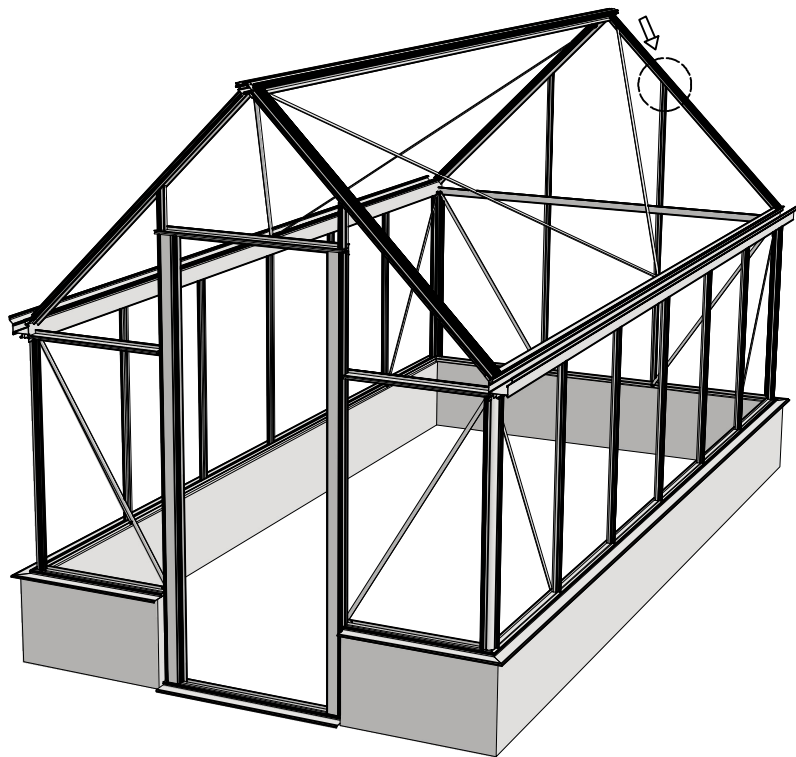

 = M6x12 (4x)

 = M6x12

 = M6x12

 = M6x12

 = M6x12

 = M6x12

 = M6x12

 = M6x12

 = M6x12

 = M6x12

 = M6x12

 = M6x12

 = M6x10

| Glass Dimensions Nv Euro-serre | | Euro-Rustic on wall | | | 2,36m | | | GlassH: 1120 | | Vall H 430 | |
|-----------------------------------|------------|---------------------|------------|------------|-----------|-----------|------------|--------------|----------------|----------------|--|
| Glass Size 730mm | Sides | | Single | Roof | | | Poly | | m ² | m ² | |
| | 1120 x 730 | 1120 x 660 | 1615 x 620 | 1590 x 730 | 763 x 730 | 825 x 730 | 1590 x 730 | 763 x 730 | | | |
| Euro-Rustic on wall 2,36m x 2,36m | 9 | 2 | 1 | 4 | 2 | 2 or 2 | 4 | 2 | 9,8 | 7,0 | |
| Euro-Rustic on wall 2,36m x 3,09m | 11 | 2 | 1 | 6 | 2 | 2 or 2 | 6 | 2 | 11,5 | 9,3 | |
| Euro-Rustic on wall 2,36m x 3,80m | 13 | 2 | 1 | 8 | 2 | 2 or 2 | 8 | 2 | 13,1 | 11,6 | |
| Euro-Rustic on wall 2,36m x 4,57m | 15 | 2 | 1 | 9 | 3 | 3 or 3 | 9 | 3 | 14,7 | 13,9 | |
| Euro-Rustic on wall 2,36m x 5,30m | 17 | 2 | 1 | 11 | 3 | 3 or 3 | 11 | 3 | 16,4 | 16,2 | |
| Euro-Rustic on wall 2,36m x 6,04m | 19 | 2 | 1 | 12 | 4 | 4 or 4 | 12 | 4 | 18,0 | 18,6 | |
| | | | | | | | | | 0,0 | | |
| | | | | | | | | | 0,0 | | |
| | | | | | | | | | 0,0 | | |