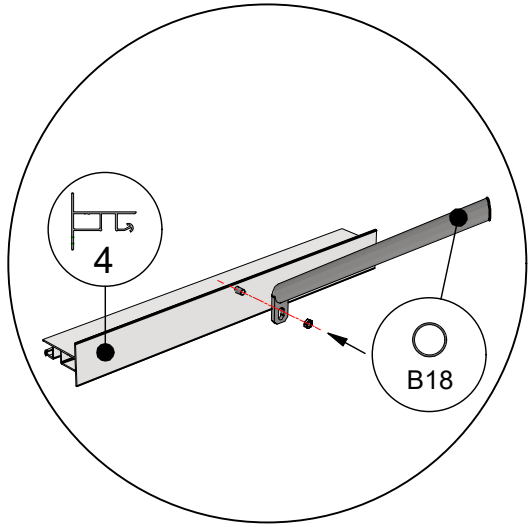

 = M6x12 (4x)

 = M6x12

 = M6x12

 = M6x12

 = M6x12

 = M6x12

 = M6x12

 = M6x12

 = M6x12

 = M6x12

 = M6x12

 = M6x12

 = M6x10

| Glass Dimensions Nv Euro-serre | | Euro-Rustic on wall | | | 2,36m | | | GlassH: 1120 | | Vall H 430 | |
|-----------------------------------|------------|---------------------|------------|------------|-----------|-----------|------------|--------------|----------------|----------------|--|
| Glass Size 730mm | Sides | | Single | Roof | | | Poly | | m ² | m ² | |
| | 1120 x 730 | 1120 x 660 | 1615 x 620 | 1590 x 730 | 763 x 730 | 825 x 730 | 1590 x 730 | 763 x 730 | | | |
| Euro-Rustic on wall 2,36m x 2,36m | 9 | 2 | 1 | 4 | 2 | 2 or 2 | 4 | 2 | 9,8 | 7,0 | |
| Euro-Rustic on wall 2,36m x 3,09m | 11 | 2 | 1 | 6 | 2 | 2 or 2 | 6 | 2 | 11,5 | 9,3 | |
| Euro-Rustic on wall 2,36m x 3,80m | 13 | 2 | 1 | 8 | 2 | 2 or 2 | 8 | 2 | 13,1 | 11,6 | |
| Euro-Rustic on wall 2,36m x 4,57m | 15 | 2 | 1 | 9 | 3 | 3 or 3 | 9 | 3 | 14,7 | 13,9 | |
| Euro-Rustic on wall 2,36m x 5,30m | 17 | 2 | 1 | 11 | 3 | 3 or 3 | 11 | 3 | 16,4 | 16,2 | |
| Euro-Rustic on wall 2,36m x 6,04m | 19 | 2 | 1 | 12 | 4 | 4 or 4 | 12 | 4 | 18,0 | 18,6 | |
| | | | | | | | | | 0,0 | | |
| | | | | | | | | | 0,0 | | |
| | | | | | | | | | 0,0 | | |