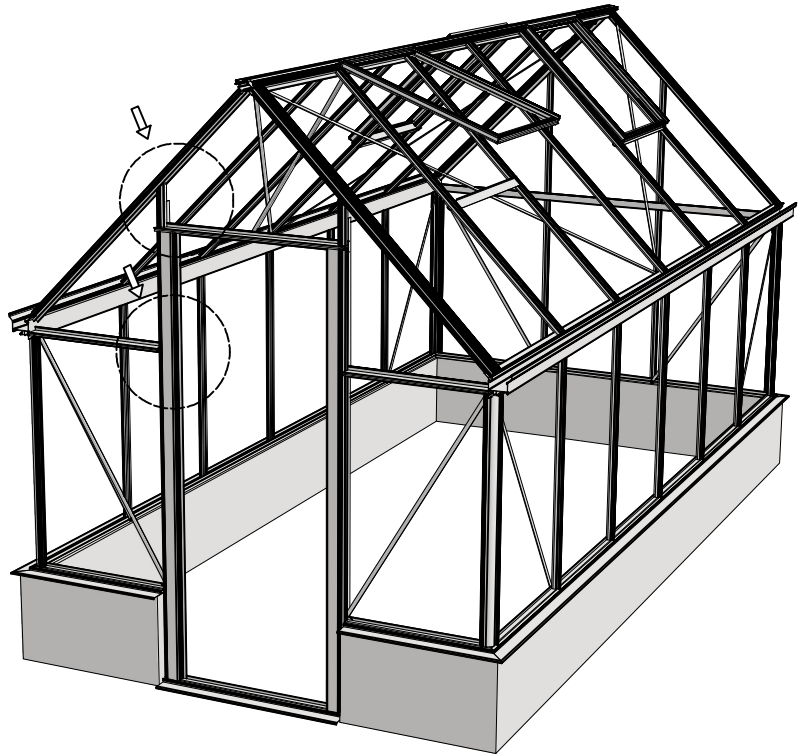

 = M6x12

 = M6x12

 = M6x12

 = M6x12

 = M6x10

| Glass Dimensions Nv Euro-serre | | Euro-Rustic on wall | | | 2,36m | | | GlassH: 1120 | | Vall H 430 | |
|-----------------------------------|------------|---------------------|------------|------------|-----------|-----------|------------|--------------|----------------|----------------|--|
| Glass Size 730mm | Sides | | Single | Roof | | | Poly | | m ² | m ² | |
| | 1120 x 730 | 1120 x 660 | 1615 x 620 | 1590 x 730 | 763 x 730 | 825 x 730 | 1590 x 730 | 763 x 730 | | | |
| Euro-Rustic on wall 2,36m x 2,36m | 9 | 2 | 1 | 4 | 2 | 2 or 2 | 4 | 2 | 9,8 | 7,0 | |
| Euro-Rustic on wall 2,36m x 3,09m | 11 | 2 | 1 | 6 | 2 | 2 or 2 | 6 | 2 | 11,5 | 9,3 | |
| Euro-Rustic on wall 2,36m x 3,80m | 13 | 2 | 1 | 8 | 2 | 2 or 2 | 8 | 2 | 13,1 | 11,6 | |
| Euro-Rustic on wall 2,36m x 4,57m | 15 | 2 | 1 | 9 | 3 | 3 or 3 | 9 | 3 | 14,7 | 13,9 | |
| Euro-Rustic on wall 2,36m x 5,30m | 17 | 2 | 1 | 11 | 3 | 3 or 3 | 11 | 3 | 16,4 | 16,2 | |
| Euro-Rustic on wall 2,36m x 6,04m | 19 | 2 | 1 | 12 | 4 | 4 or 4 | 12 | 4 | 18,0 | 18,6 | |
| | | | | | | | | | 0,0 | | |
| | | | | | | | | | 0,0 | | |
| | | | | | | | | | 0,0 | | |