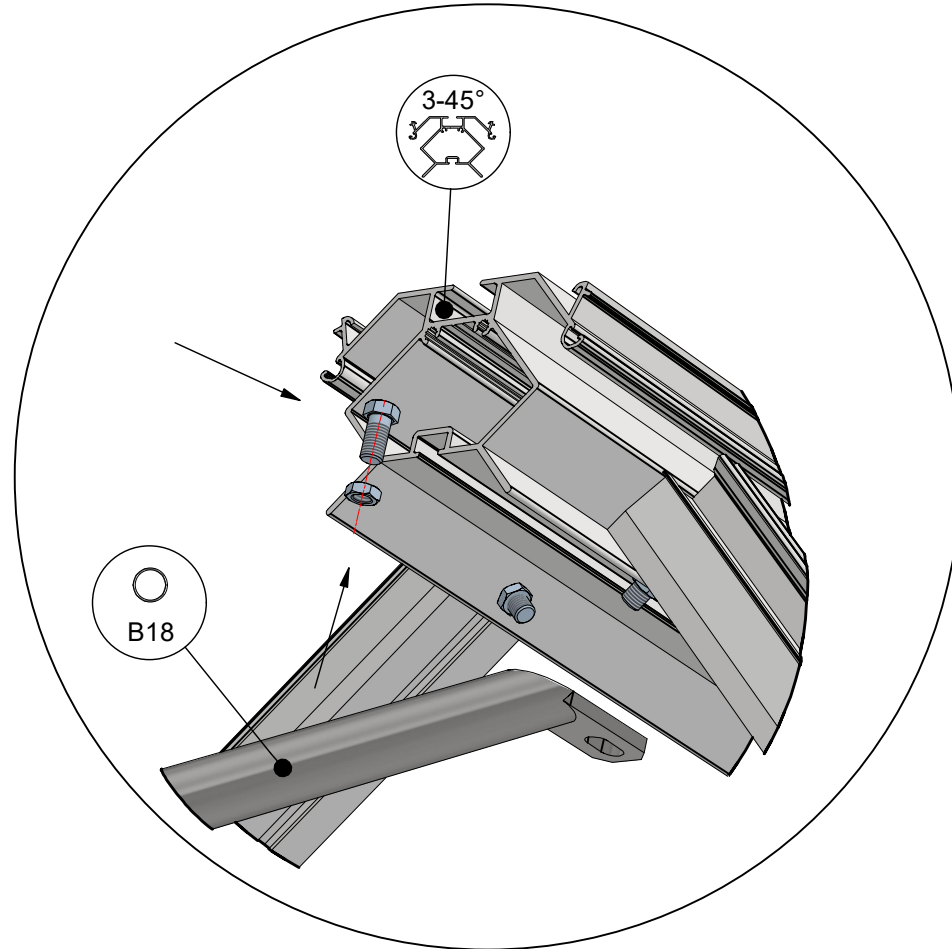

 = M6x12 (4x)

 = M6x12

 = M6x12

 = M6x12

 = M6x12

 = M6x12

 = M6x12

 = M6x12

 = M6x12

 = M6x12

 = M6x12

 = M6x12

 = M6x10

| Glass Dimensions Nv Euro-serre | | Euro-Rustic on wall | | | 2,36m | | | GlassH: 1120 | | Vall H 430 | |
|-----------------------------------|------------|---------------------|------------|------------|-----------|-----------|------------|--------------|----------------|----------------|--|
| Glass Size 730mm | Sides | | Single | Roof | | | Poly | | m ² | m ² | |
| | 1120 x 730 | 1120 x 660 | 1615 x 620 | 1590 x 730 | 763 x 730 | 825 x 730 | 1590 x 730 | 763 x 730 | | | |
| Euro-Rustic on wall 2,36m x 2,36m | 9 | 2 | 1 | 4 | 2 | 2 or 2 | 4 | 2 | 9,8 | 7,0 | |
| Euro-Rustic on wall 2,36m x 3,09m | 11 | 2 | 1 | 6 | 2 | 2 or 2 | 6 | 2 | 11,5 | 9,3 | |
| Euro-Rustic on wall 2,36m x 3,80m | 13 | 2 | 1 | 8 | 2 | 2 or 2 | 8 | 2 | 13,1 | 11,6 | |
| Euro-Rustic on wall 2,36m x 4,57m | 15 | 2 | 1 | 9 | 3 | 3 or 3 | 9 | 3 | 14,7 | 13,9 | |
| Euro-Rustic on wall 2,36m x 5,30m | 17 | 2 | 1 | 11 | 3 | 3 or 3 | 11 | 3 | 16,4 | 16,2 | |
| Euro-Rustic on wall 2,36m x 6,04m | 19 | 2 | 1 | 12 | 4 | 4 or 4 | 12 | 4 | 18,0 | 18,6 | |
| | | | | | | | | | 0,0 | | |
| | | | | | | | | | 0,0 | | |
| | | | | | | | | | 0,0 | | |