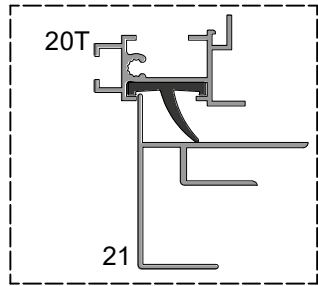

 = M6x12 (4x)

 = M6x12

 = M6x12

 = M6x12

 = M6x12

 = M6x12

 = M6x12

 = M6x12

 = M6x12

 = M6x12

 = M6x12

 = M6x12

 = M6x10

| Glass Dimensions Nv Euro-serre | | Euro-Rustic on wall | | | 2,36m | | | GlassH: 1120 | | Vall H 430 | |
|-----------------------------------|------------|---------------------|------------|------------|-----------|-----------|------------|--------------|----------------|----------------|--|
| Glass Size 730mm | Sides | | Single | Roof | | | Poly | | m ² | m ² | |
| | 1120 x 730 | 1120 x 660 | 1615 x 620 | 1590 x 730 | 763 x 730 | 825 x 730 | 1590 x 730 | 763 x 730 | | | |
| Euro-Rustic on wall 2,36m x 2,36m | 9 | 2 | 1 | 4 | 2 | 2 or 2 | 4 | 2 | 9,8 | 7,0 | |
| Euro-Rustic on wall 2,36m x 3,09m | 11 | 2 | 1 | 6 | 2 | 2 or 2 | 6 | 2 | 11,5 | 9,3 | |
| Euro-Rustic on wall 2,36m x 3,80m | 13 | 2 | 1 | 8 | 2 | 2 or 2 | 8 | 2 | 13,1 | 11,6 | |
| Euro-Rustic on wall 2,36m x 4,57m | 15 | 2 | 1 | 9 | 3 | 3 or 3 | 9 | 3 | 14,7 | 13,9 | |
| Euro-Rustic on wall 2,36m x 5,30m | 17 | 2 | 1 | 11 | 3 | 3 or 3 | 11 | 3 | 16,4 | 16,2 | |
| Euro-Rustic on wall 2,36m x 6,04m | 19 | 2 | 1 | 12 | 4 | 4 or 4 | 12 | 4 | 18,0 | 18,6 | |
| | | | | | | | | | 0,0 | | |
| | | | | | | | | | 0,0 | | |
| | | | | | | | | | 0,0 | | |