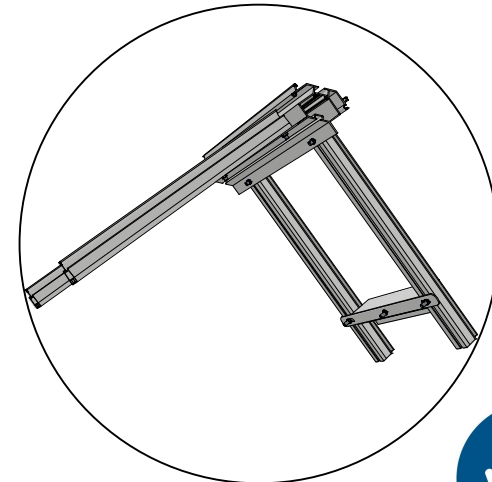

 = M6x12 (4x)

 = M6x12

 = M6x12

 = M6x12

 = M6x12

 = M6x12

 = M6x12

 = M6x12

 = M6x12

 = M6x12

 = M6x12

 = M6x12

 = M6x10

| Glass Dimensions Nv Euro-serre | | Euro-Rustic on wall | | | 2,36m | | | GlassH: 1120 | | Vall H 430 | |
|-----------------------------------|------------|---------------------|------------|------------|-----------|-----------|------------|--------------|----------------|----------------|--|
| Glass Size 730mm | Sides | | Single | Roof | | | Poly | | m ² | m ² | |
| | 1120 x 730 | 1120 x 660 | 1615 x 620 | 1590 x 730 | 763 x 730 | 825 x 730 | 1590 x 730 | 763 x 730 | | | |
| Euro-Rustic on wall 2,36m x 2,36m | 9 | 2 | 1 | 4 | 2 | 2 or 2 | 4 | 2 | 9,8 | 7,0 | |
| Euro-Rustic on wall 2,36m x 3,09m | 11 | 2 | 1 | 6 | 2 | 2 or 2 | 6 | 2 | 11,5 | 9,3 | |
| Euro-Rustic on wall 2,36m x 3,80m | 13 | 2 | 1 | 8 | 2 | 2 or 2 | 8 | 2 | 13,1 | 11,6 | |
| Euro-Rustic on wall 2,36m x 4,57m | 15 | 2 | 1 | 9 | 3 | 3 or 3 | 9 | 3 | 14,7 | 13,9 | |
| Euro-Rustic on wall 2,36m x 5,30m | 17 | 2 | 1 | 11 | 3 | 3 or 3 | 11 | 3 | 16,4 | 16,2 | |
| Euro-Rustic on wall 2,36m x 6,04m | 19 | 2 | 1 | 12 | 4 | 4 or 4 | 12 | 4 | 18,0 | 18,6 | |
| | | | | | | | | | 0,0 | | |
| | | | | | | | | | 0,0 | | |
| | | | | | | | | | 0,0 | | |