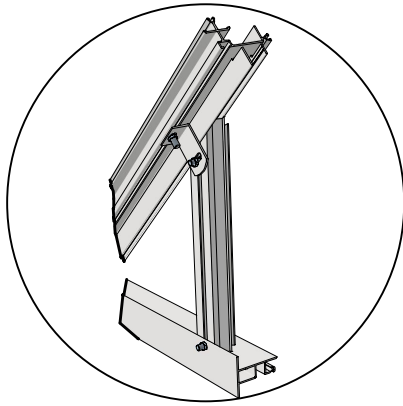

 = M6x12 (4x)

 = M6x12

 = M6x12

 = M6x12

 = M6x12

 = M6x12

 = M6x12

 = M6x12

 = M6x12

 = M6x12

 = M6x12

 = M6x12

 = M6x10

| Glass Dimensions Nv Euro-serre | | Euro-Rustic on wall | | | 2,36m | | | GlassH: 1120 | | Vall H 430 | |
|-----------------------------------|------------|---------------------|------------|------------|-----------|-----------|------------|--------------|----------------|----------------|--|
| Glass Size 730mm | Sides | | Single | Roof | | | Poly | | m ² | m ² | |
| | 1120 x 730 | 1120 x 660 | 1615 x 620 | 1590 x 730 | 763 x 730 | 825 x 730 | 1590 x 730 | 763 x 730 | | | |
| Euro-Rustic on wall 2,36m x 2,36m | 9 | 2 | 1 | 4 | 2 | 2 or 2 | 4 | 2 | 9,8 | 7,0 | |
| Euro-Rustic on wall 2,36m x 3,09m | 11 | 2 | 1 | 6 | 2 | 2 or 2 | 6 | 2 | 11,5 | 9,3 | |
| Euro-Rustic on wall 2,36m x 3,80m | 13 | 2 | 1 | 8 | 2 | 2 or 2 | 8 | 2 | 13,1 | 11,6 | |
| Euro-Rustic on wall 2,36m x 4,57m | 15 | 2 | 1 | 9 | 3 | 3 or 3 | 9 | 3 | 14,7 | 13,9 | |
| Euro-Rustic on wall 2,36m x 5,30m | 17 | 2 | 1 | 11 | 3 | 3 or 3 | 11 | 3 | 16,4 | 16,2 | |
| Euro-Rustic on wall 2,36m x 6,04m | 19 | 2 | 1 | 12 | 4 | 4 or 4 | 12 | 4 | 18,0 | 18,6 | |
| | | | | | | | | | 0,0 | | |
| | | | | | | | | | 0,0 | | |
| | | | | | | | | | 0,0 | | |