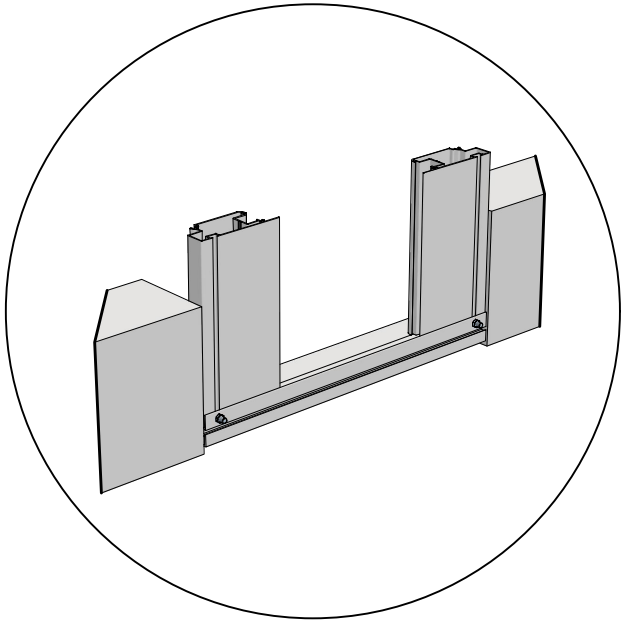

- Observera at en del profiler ligger i sockelprofilen!!
- Dra åt skruven och muttern handfast.

 = 8x40

  = 6x120

Ø 8 mm

 = M6x12 (8x)

 = M6x12 (8x)

 = M6x12

 = M6x12

Points

| Glass Dimensions Nv Euro-serre | | Euro-Rustic on wall | | | 2,36m | | | GlassH: 920 | | Vall H 630 | |
|-----------------------------------|-----------|---------------------|------------|------------|-----------|-----------|------------|-------------|----------------|----------------|--|
| Glass Size 730mm | Sides | | Single | Roof | | | Poly | | m ² | m ² | |
| | 920 x 730 | 920 x 660 | 1350 x 620 | 1590 x 730 | 763 x 730 | 825 x 730 | 1590 x 730 | 763 x 730 | | | |
| Euro-Rustic on wall 2,36m x 2,36m | 9 | 2 | 1 | 4 | 2 | 2 or 2 | 4 | 2 | 9,8 | 7,0 | |
| Euro-Rustic on wall 2,36m x 3,09m | 11 | 2 | 1 | 6 | 2 | 2 or 2 | 6 | 2 | 11,5 | 9,3 | |
| Euro-Rustic on wall 2,36m x 3,80m | 13 | 2 | 1 | 8 | 2 | 2 or 2 | 8 | 2 | 13,1 | 11,6 | |
| Euro-Rustic on wall 2,36m x 4,57m | 15 | 2 | 1 | 9 | 3 | 3 or 3 | 9 | 3 | 14,7 | 13,9 | |
| Euro-Rustic on wall 2,36m x 5,30m | 17 | 2 | 1 | 11 | 3 | 3 or 3 | 11 | 3 | 16,4 | 16,2 | |
| Euro-Rustic on wall 2,36m x 6,04m | 19 | 2 | 1 | 12 | 4 | 4 or 4 | 12 | 4 | 18,0 | 18,6 | |
| | | | | | | | | | 0,0 | | |
| | | | | | | | | | 0,0 | | |
| | | | | | | | | | 0,0 | | |