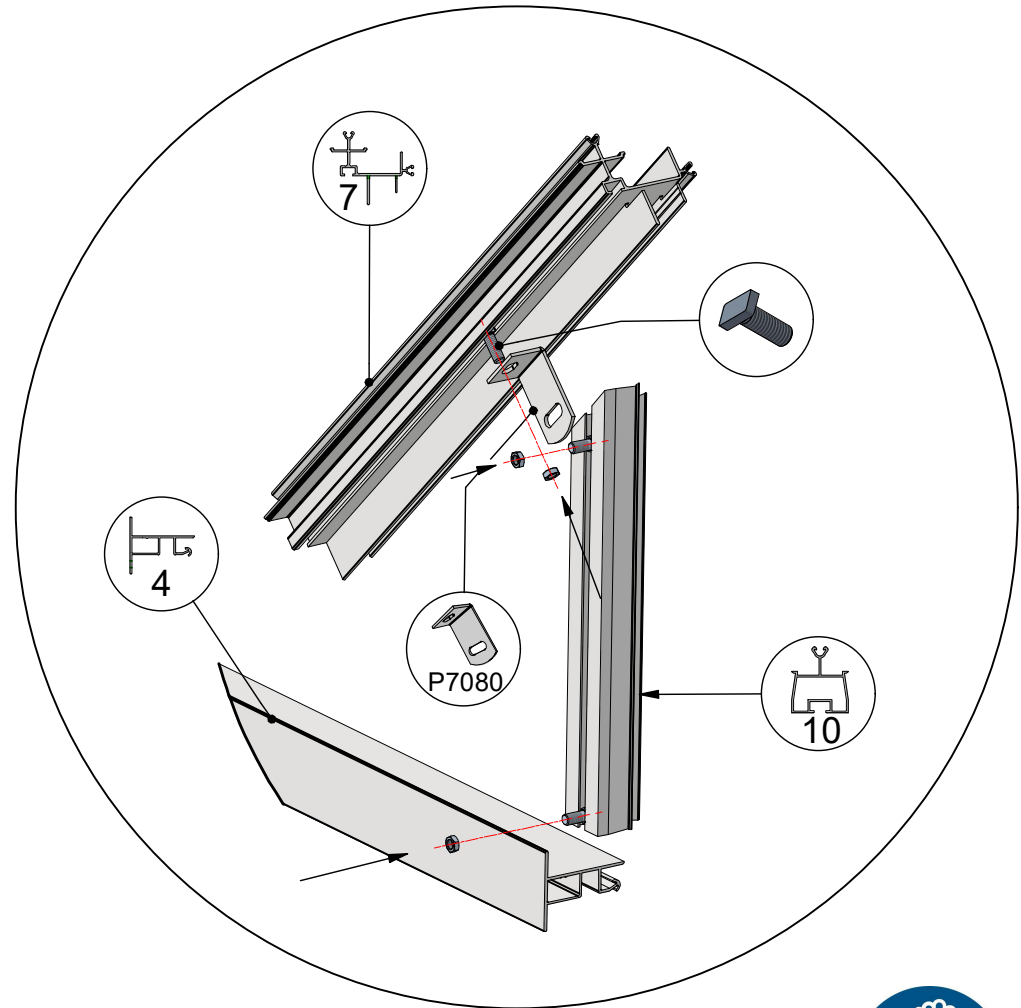

 = M6x12 (4x)

 = M6x12

 = M6x12

 = M6x12

 = M6x12

 = M6x12

 = M6x12

 = M6x12

 = M6x12

 = M6x12

 = M6x12

 = M6x12

 = M6x10

| Glass Dimensions Nv Euro-serre | | Euro-Rustic on wall | | | 2,36m | | | GlassH: 1120 | | Vall H 430 | |
|-----------------------------------|------------|---------------------|------------|------------|-----------|-----------|------------|--------------|----------------|----------------|--|
| Glass Size 730mm | Sides | | Single | Roof | | | Poly | | m ² | m ² | |
| | 1120 x 730 | 1120 x 660 | 1615 x 620 | 1590 x 730 | 763 x 730 | 825 x 730 | 1590 x 730 | 763 x 730 | | | |
| Euro-Rustic on wall 2,36m x 2,36m | 9 | 2 | 1 | 4 | 2 | 2 or 2 | 4 | 2 | 9,8 | 7,0 | |
| Euro-Rustic on wall 2,36m x 3,09m | 11 | 2 | 1 | 6 | 2 | 2 or 2 | 6 | 2 | 11,5 | 9,3 | |
| Euro-Rustic on wall 2,36m x 3,80m | 13 | 2 | 1 | 8 | 2 | 2 or 2 | 8 | 2 | 13,1 | 11,6 | |
| Euro-Rustic on wall 2,36m x 4,57m | 15 | 2 | 1 | 9 | 3 | 3 or 3 | 9 | 3 | 14,7 | 13,9 | |
| Euro-Rustic on wall 2,36m x 5,30m | 17 | 2 | 1 | 11 | 3 | 3 or 3 | 11 | 3 | 16,4 | 16,2 | |
| Euro-Rustic on wall 2,36m x 6,04m | 19 | 2 | 1 | 12 | 4 | 4 or 4 | 12 | 4 | 18,0 | 18,6 | |
| | | | | | | | | | 0,0 | | |
| | | | | | | | | | 0,0 | | |
| | | | | | | | | | 0,0 | | |