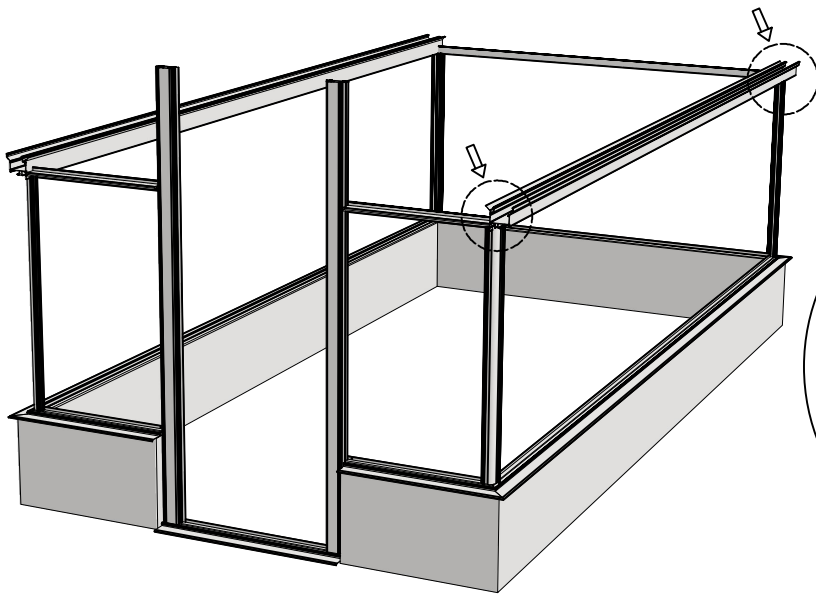

= M6x12 (4x)