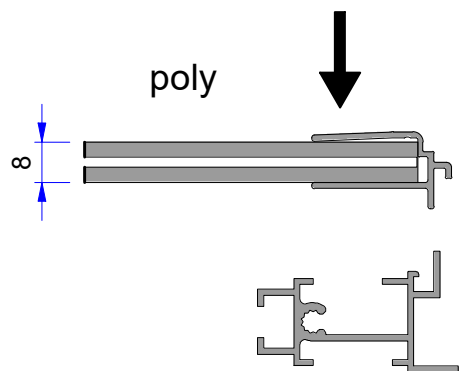

- Observera at en del profiler ligger i sockelprofilen!!
- Dra åt skruven och muttern handfast.

 = 8x40

  = 6x120

Ø 8 mm

 = M6x12 (8x)

 = M6x12 (8x)

 = M6x12

 = M6x12

 = M6x12 (4x)

 = M6x12

 = M6x12

 = M6x12

 = M6x12

 = M6x12

 = M6x12

 = M6x12

 = M6x12

 = M6x12

 = M6x12

 = M6x12

 = M6x10

| Glass Dimensions Nv Euro-serre | | Euro-Rustic on wall | | | 2,36m | | | GlassH: 1120 | | Vall H 430 | |
|-----------------------------------|------------|---------------------|------------|------------|-----------|-----------|------------|--------------|----------------|----------------|--|
| Glass Size 730mm | Sides | | Single | Roof | | | Poly | | m ² | m ² | |
| | 1120 x 730 | 1120 x 660 | 1615 x 620 | 1590 x 730 | 763 x 730 | 825 x 730 | 1590 x 730 | 763 x 730 | | | |
| Euro-Rustic on wall 2,36m x 2,36m | 9 | 2 | 1 | 4 | 2 | 2 or 2 | 4 | 2 | 9,8 | 7,0 | |
| Euro-Rustic on wall 2,36m x 3,09m | 11 | 2 | 1 | 6 | 2 | 2 or 2 | 6 | 2 | 11,5 | 9,3 | |
| Euro-Rustic on wall 2,36m x 3,80m | 13 | 2 | 1 | 8 | 2 | 2 or 2 | 8 | 2 | 13,1 | 11,6 | |
| Euro-Rustic on wall 2,36m x 4,57m | 15 | 2 | 1 | 9 | 3 | 3 or 3 | 9 | 3 | 14,7 | 13,9 | |
| Euro-Rustic on wall 2,36m x 5,30m | 17 | 2 | 1 | 11 | 3 | 3 or 3 | 11 | 3 | 16,4 | 16,2 | |
| Euro-Rustic on wall 2,36m x 6,04m | 19 | 2 | 1 | 12 | 4 | 4 or 4 | 12 | 4 | 18,0 | 18,6 | |
| | | | | | | | | | 0,0 | | |
| | | | | | | | | | 0,0 | | |
| | | | | | | | | | 0,0 | | |