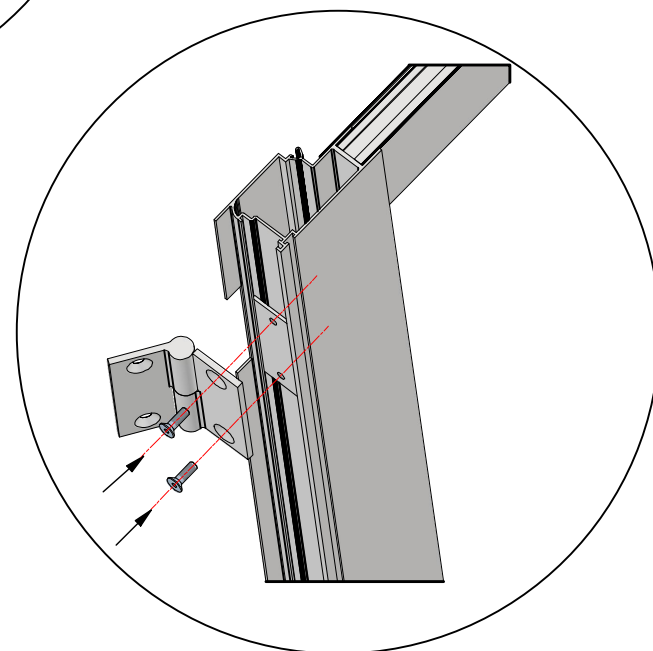

 = M6x12

 = M6x12

 = M6x12

 = M6x12

 = M6x10

| Glass Dimensions Nv Euro-serre | | Euro-Rustic on wall | | | 2,36m | | | GlassH: 1120 | | Vall H 430 | |
|-----------------------------------|------------|---------------------|------------|------------|-----------|-----------|------------|--------------|----------------|----------------|--|
| Glass Size 730mm | Sides | | Single | Roof | | | Poly | | m ² | m ² | |
| | 1120 x 730 | 1120 x 660 | 1615 x 620 | 1590 x 730 | 763 x 730 | 825 x 730 | 1590 x 730 | 763 x 730 | | | |
| Euro-Rustic on wall 2,36m x 2,36m | 9 | 2 | 1 | 4 | 2 | 2 or 2 | 4 | 2 | 9,8 | 7,0 | |
| Euro-Rustic on wall 2,36m x 3,09m | 11 | 2 | 1 | 6 | 2 | 2 or 2 | 6 | 2 | 11,5 | 9,3 | |
| Euro-Rustic on wall 2,36m x 3,80m | 13 | 2 | 1 | 8 | 2 | 2 or 2 | 8 | 2 | 13,1 | 11,6 | |
| Euro-Rustic on wall 2,36m x 4,57m | 15 | 2 | 1 | 9 | 3 | 3 or 3 | 9 | 3 | 14,7 | 13,9 | |
| Euro-Rustic on wall 2,36m x 5,30m | 17 | 2 | 1 | 11 | 3 | 3 or 3 | 11 | 3 | 16,4 | 16,2 | |
| Euro-Rustic on wall 2,36m x 6,04m | 19 | 2 | 1 | 12 | 4 | 4 or 4 | 12 | 4 | 18,0 | 18,6 | |
| | | | | | | | | | 0,0 | | |
| | | | | | | | | | 0,0 | | |
| | | | | | | | | | 0,0 | | |