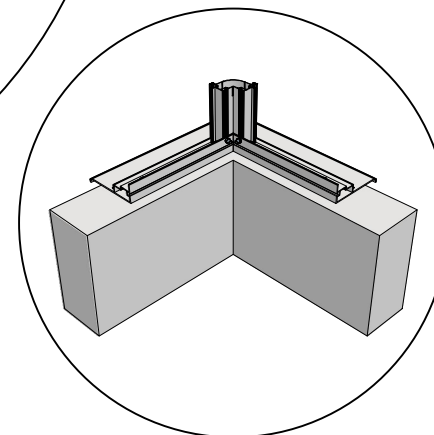

- Observera at en del profiler ligger i sockelprofilen!!
- Dra åt skruven och muttern handfast.

 = 8x40

  = 6x120

Ø 8 mm

 = M6x12 (8x)

 = M6x12 (8x)

 = M6x12

 = M6x12

 = M6x12

 = M6x12

 = M6x12

 = M6x12

 = M6x10

| Glass Dimensions Nv Euro-serre | | Euro-Rustic on wall | | | 2,36m | | | GlassH: 1120 | | Vall H 430 | |
|-----------------------------------|------------|---------------------|------------|------------|-----------|-----------|------------|--------------|----------------|----------------|--|
| Glass Size 730mm | Sides | | Single | Roof | | | Poly | | m ² | m ² | |
| | 1120 x 730 | 1120 x 660 | 1615 x 620 | 1590 x 730 | 763 x 730 | 825 x 730 | 1590 x 730 | 763 x 730 | | | |
| Euro-Rustic on wall 2,36m x 2,36m | 9 | 2 | 1 | 4 | 2 | 2 or 2 | 4 | 2 | 9,8 | 7,0 | |
| Euro-Rustic on wall 2,36m x 3,09m | 11 | 2 | 1 | 6 | 2 | 2 or 2 | 6 | 2 | 11,5 | 9,3 | |
| Euro-Rustic on wall 2,36m x 3,80m | 13 | 2 | 1 | 8 | 2 | 2 or 2 | 8 | 2 | 13,1 | 11,6 | |
| Euro-Rustic on wall 2,36m x 4,57m | 15 | 2 | 1 | 9 | 3 | 3 or 3 | 9 | 3 | 14,7 | 13,9 | |
| Euro-Rustic on wall 2,36m x 5,30m | 17 | 2 | 1 | 11 | 3 | 3 or 3 | 11 | 3 | 16,4 | 16,2 | |
| Euro-Rustic on wall 2,36m x 6,04m | 19 | 2 | 1 | 12 | 4 | 4 or 4 | 12 | 4 | 18,0 | 18,6 | |
| | | | | | | | | | 0,0 | | |
| | | | | | | | | | 0,0 | | |
| | | | | | | | | | 0,0 | | |