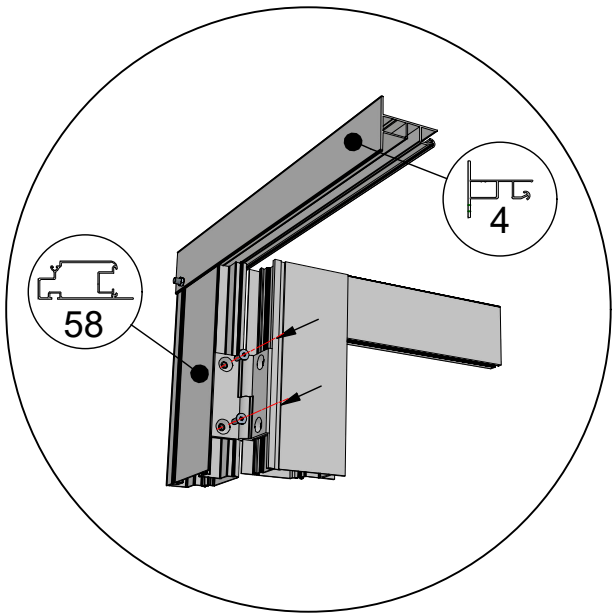

 = M6x12

 = M6x12

 = M6x12

 = M6x12

 = M6x10

| Glass Dimensions Nv Euro-serre | | Euro-Rustic on wall | | | 2,36m | | | GlassH: 1120 | | Vall H 430 | |
|-----------------------------------|------------|---------------------|------------|------------|-----------|-----------|------------|--------------|----------------|----------------|--|
| Glass Size 730mm | Sides | | Single | Roof | | | Poly | | m ² | m ² | |
| | 1120 x 730 | 1120 x 660 | 1615 x 620 | 1590 x 730 | 763 x 730 | 825 x 730 | 1590 x 730 | 763 x 730 | | | |
| Euro-Rustic on wall 2,36m x 2,36m | 9 | 2 | 1 | 4 | 2 | 2 or 2 | 4 | 2 | 9,8 | 7,0 | |
| Euro-Rustic on wall 2,36m x 3,09m | 11 | 2 | 1 | 6 | 2 | 2 or 2 | 6 | 2 | 11,5 | 9,3 | |
| Euro-Rustic on wall 2,36m x 3,80m | 13 | 2 | 1 | 8 | 2 | 2 or 2 | 8 | 2 | 13,1 | 11,6 | |
| Euro-Rustic on wall 2,36m x 4,57m | 15 | 2 | 1 | 9 | 3 | 3 or 3 | 9 | 3 | 14,7 | 13,9 | |
| Euro-Rustic on wall 2,36m x 5,30m | 17 | 2 | 1 | 11 | 3 | 3 or 3 | 11 | 3 | 16,4 | 16,2 | |
| Euro-Rustic on wall 2,36m x 6,04m | 19 | 2 | 1 | 12 | 4 | 4 or 4 | 12 | 4 | 18,0 | 18,6 | |
| | | | | | | | | | 0,0 | | |
| | | | | | | | | | 0,0 | | |
| | | | | | | | | | 0,0 | | |