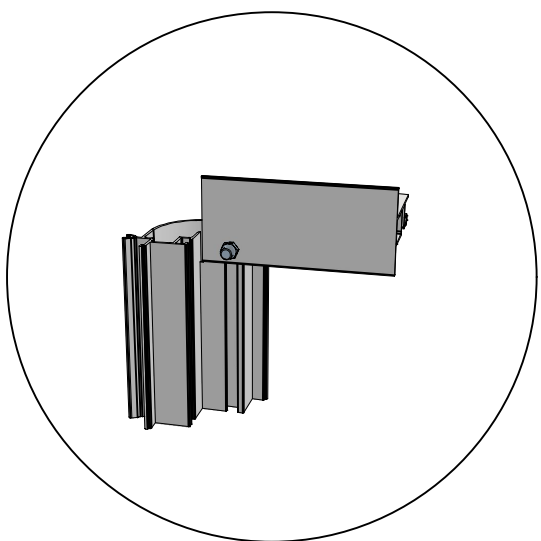

- Observera at en del profiler ligger i sockelprofilen!!
- Dra åt skruven och muttern handfast.

 = 8x40

  = 6x120

Ø 8 mm

 = M6x12 (8x)

 = M6x12 (8x)

 = M6x12

 = M6x12

Points

| Glass Dimensions Nv Euro-serre | | Euro-Rustic on wall | | | 2,36m | | | GlassH: 920 | | Vall H 630 | |
|-----------------------------------|-----------|---------------------|------------|------------|-----------|-----------|------------|-------------|----------------|----------------|--|
| Glass Size 730mm | Sides | | Single | Roof | | | Poly | | m ² | m ² | |
| | 920 x 730 | 920 x 660 | 1350 x 620 | 1590 x 730 | 763 x 730 | 825 x 730 | 1590 x 730 | 763 x 730 | | | |
| Euro-Rustic on wall 2,36m x 2,36m | 9 | 2 | 1 | 4 | 2 | 2 or 2 | 4 | 2 | 9,8 | 7,0 | |
| Euro-Rustic on wall 2,36m x 3,09m | 11 | 2 | 1 | 6 | 2 | 2 or 2 | 6 | 2 | 11,5 | 9,3 | |
| Euro-Rustic on wall 2,36m x 3,80m | 13 | 2 | 1 | 8 | 2 | 2 or 2 | 8 | 2 | 13,1 | 11,6 | |
| Euro-Rustic on wall 2,36m x 4,57m | 15 | 2 | 1 | 9 | 3 | 3 or 3 | 9 | 3 | 14,7 | 13,9 | |
| Euro-Rustic on wall 2,36m x 5,30m | 17 | 2 | 1 | 11 | 3 | 3 or 3 | 11 | 3 | 16,4 | 16,2 | |
| Euro-Rustic on wall 2,36m x 6,04m | 19 | 2 | 1 | 12 | 4 | 4 or 4 | 12 | 4 | 18,0 | 18,6 | |
| | | | | | | | | | 0,0 | | |
| | | | | | | | | | 0,0 | | |
| | | | | | | | | | 0,0 | | |