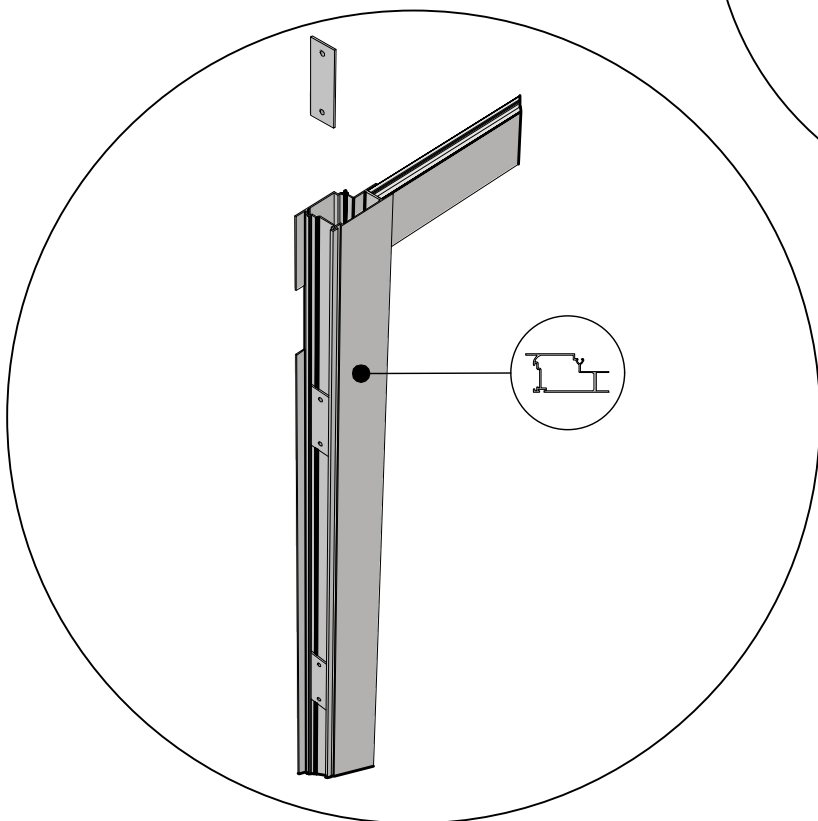

 = M6x12

 = M6x12

 = M6x12

 = M6x12

 = M6x10

| Glass Dimensions Nv Euro-serre | | Euro-Rustic on wall | | | 2,36m | | | GlassH: 1120 | | Vall H 430 | |
|-----------------------------------|------------|---------------------|------------|------------|-----------|-----------|------------|--------------|----------------|----------------|--|
| Glass Size 730mm | Sides | | Single | Roof | | | Poly | | m ² | m ² | |
| | 1120 x 730 | 1120 x 660 | 1615 x 620 | 1590 x 730 | 763 x 730 | 825 x 730 | 1590 x 730 | 763 x 730 | | | |
| Euro-Rustic on wall 2,36m x 2,36m | 9 | 2 | 1 | 4 | 2 | 2 or 2 | 4 | 2 | 9,8 | 7,0 | |
| Euro-Rustic on wall 2,36m x 3,09m | 11 | 2 | 1 | 6 | 2 | 2 or 2 | 6 | 2 | 11,5 | 9,3 | |
| Euro-Rustic on wall 2,36m x 3,80m | 13 | 2 | 1 | 8 | 2 | 2 or 2 | 8 | 2 | 13,1 | 11,6 | |
| Euro-Rustic on wall 2,36m x 4,57m | 15 | 2 | 1 | 9 | 3 | 3 or 3 | 9 | 3 | 14,7 | 13,9 | |
| Euro-Rustic on wall 2,36m x 5,30m | 17 | 2 | 1 | 11 | 3 | 3 or 3 | 11 | 3 | 16,4 | 16,2 | |
| Euro-Rustic on wall 2,36m x 6,04m | 19 | 2 | 1 | 12 | 4 | 4 or 4 | 12 | 4 | 18,0 | 18,6 | |
| | | | | | | | | | 0,0 | | |
| | | | | | | | | | 0,0 | | |
| | | | | | | | | | 0,0 | | |