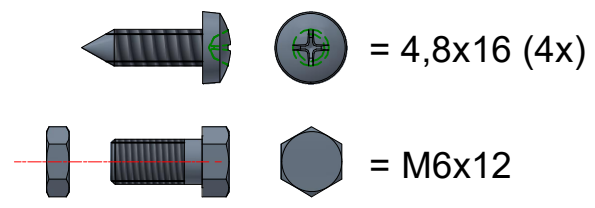

- Observera at en del profiler ligger i sockelprofilen!!
- Dra åt skruven och muttern handfast.

 = 8x40

  = 6x120

Ø 8 mm

 = M6x12 (8x)

 = M6x12 (8x)

 = M6x12

 = M6x12

 = M6x12 (4x)

 = M6x12

 = M6x12

 = M6x12

 = M6x12

 = M6x12

 = M6x12

 = M6x12

 = M6x12

 = M6x12

 = M6x12

 = M6x12

 = M6x10

| Glass Dimensions Nv Euro-serre | | Euro-Rustic on wall | | | 2,36m | | | GlassH: 1120 | | Vall H 430 | |
|-----------------------------------|------------|---------------------|------------|------------|-----------|-----------|------------|--------------|----------------|----------------|--|
| Glass Size 730mm | Sides | | Single | Roof | | | Poly | | m ² | m ² | |
| | 1120 x 730 | 1120 x 660 | 1615 x 620 | 1590 x 730 | 763 x 730 | 825 x 730 | 1590 x 730 | 763 x 730 | | | |
| Euro-Rustic on wall 2,36m x 2,36m | 9 | 2 | 1 | 4 | 2 | 2 or 2 | 4 | 2 | 9,8 | 7,0 | |
| Euro-Rustic on wall 2,36m x 3,09m | 11 | 2 | 1 | 6 | 2 | 2 or 2 | 6 | 2 | 11,5 | 9,3 | |
| Euro-Rustic on wall 2,36m x 3,80m | 13 | 2 | 1 | 8 | 2 | 2 or 2 | 8 | 2 | 13,1 | 11,6 | |
| Euro-Rustic on wall 2,36m x 4,57m | 15 | 2 | 1 | 9 | 3 | 3 or 3 | 9 | 3 | 14,7 | 13,9 | |
| Euro-Rustic on wall 2,36m x 5,30m | 17 | 2 | 1 | 11 | 3 | 3 or 3 | 11 | 3 | 16,4 | 16,2 | |
| Euro-Rustic on wall 2,36m x 6,04m | 19 | 2 | 1 | 12 | 4 | 4 or 4 | 12 | 4 | 18,0 | 18,6 | |
| | | | | | | | | | 0,0 | | |
| | | | | | | | | | 0,0 | | |
| | | | | | | | | | 0,0 | | |