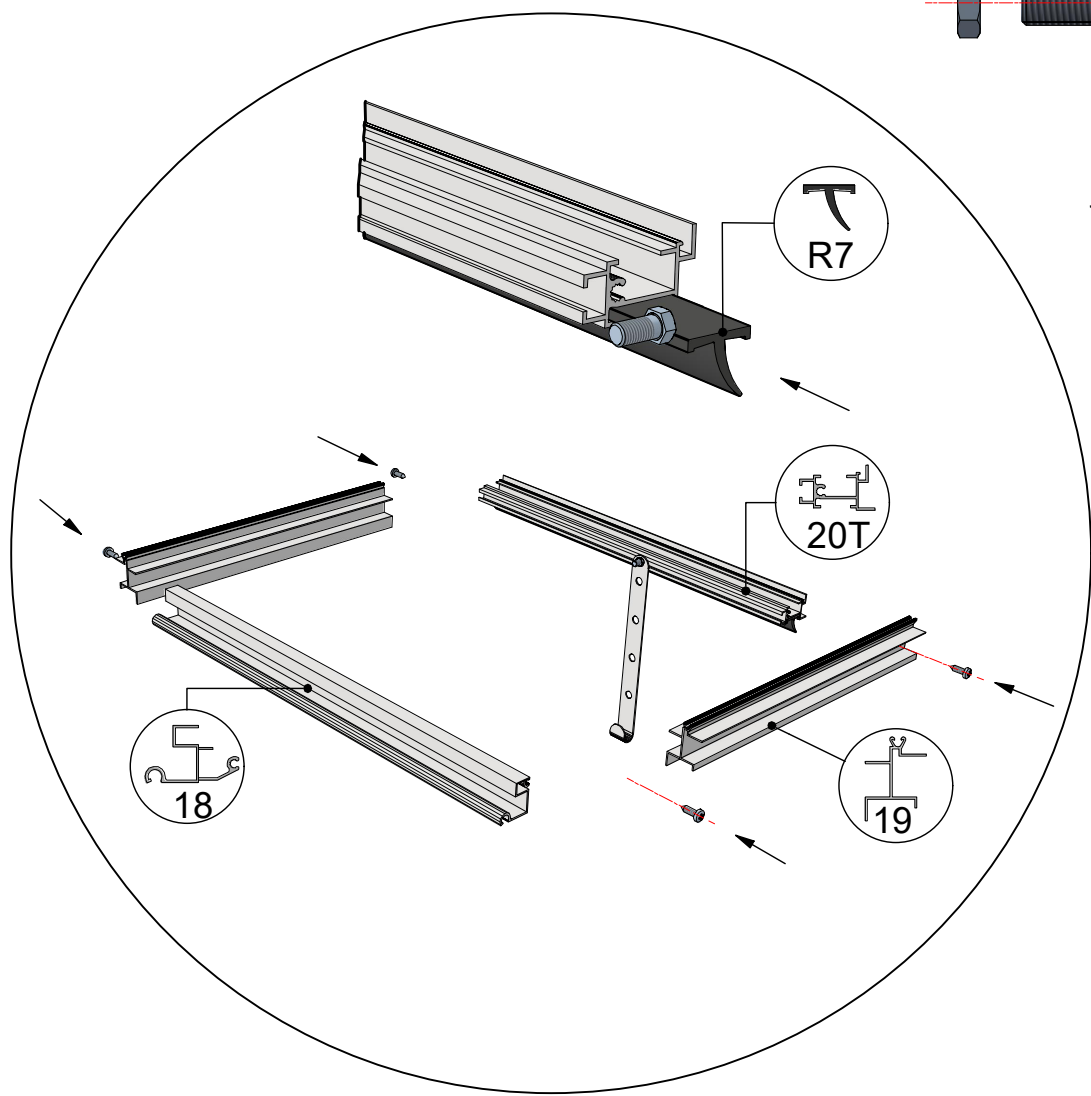

 = M6x12 (4x)

 = M6x12

 = M6x12

 = M6x12

 = M6x12

 = M6x12

 = M6x12

 = M6x12

 = M6x12

 = M6x12

 = M6x12

 = M6x12

 = M6x10

| Glass Dimensions Nv Euro-serre | | Euro-Rustic on wall | | | 2,36m | | | GlassH: 1120 | | Vall H 430 | |
|-----------------------------------|------------|---------------------|------------|------------|-----------|-----------|------------|--------------|----------------|----------------|--|
| Glass Size 730mm | Sides | | Single | Roof | | | Poly | | m ² | m ² | |
| | 1120 x 730 | 1120 x 660 | 1615 x 620 | 1590 x 730 | 763 x 730 | 825 x 730 | 1590 x 730 | 763 x 730 | | | |
| Euro-Rustic on wall 2,36m x 2,36m | 9 | 2 | 1 | 4 | 2 | 2 or 2 | 4 | 2 | 9,8 | 7,0 | |
| Euro-Rustic on wall 2,36m x 3,09m | 11 | 2 | 1 | 6 | 2 | 2 or 2 | 6 | 2 | 11,5 | 9,3 | |
| Euro-Rustic on wall 2,36m x 3,80m | 13 | 2 | 1 | 8 | 2 | 2 or 2 | 8 | 2 | 13,1 | 11,6 | |
| Euro-Rustic on wall 2,36m x 4,57m | 15 | 2 | 1 | 9 | 3 | 3 or 3 | 9 | 3 | 14,7 | 13,9 | |
| Euro-Rustic on wall 2,36m x 5,30m | 17 | 2 | 1 | 11 | 3 | 3 or 3 | 11 | 3 | 16,4 | 16,2 | |
| Euro-Rustic on wall 2,36m x 6,04m | 19 | 2 | 1 | 12 | 4 | 4 or 4 | 12 | 4 | 18,0 | 18,6 | |
| | | | | | | | | | 0,0 | | |
| | | | | | | | | | 0,0 | | |
| | | | | | | | | | 0,0 | | |