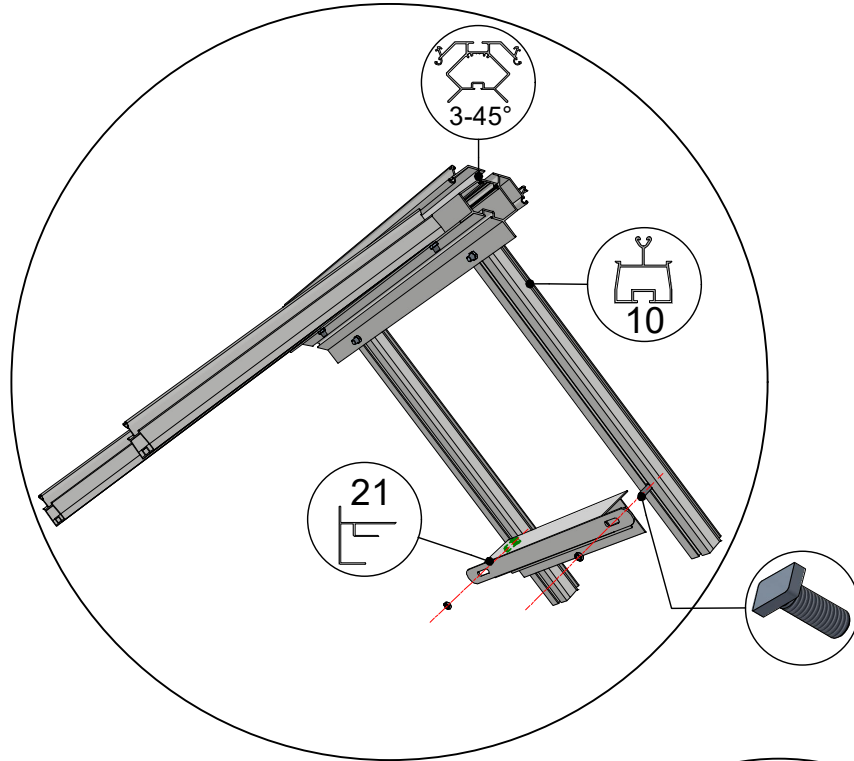

 = M6x12 (4x)

 = M6x12

 = M6x12

 = M6x12

 = M6x12

 = M6x12

 = M6x12

 = M6x12

 = M6x12

 = M6x12

 = M6x12

 = M6x12

 = M6x10

| Glass Dimensions Nv Euro-serre | | Euro-Rustic on wall | | | 2,36m | | | GlassH: 1120 | | Vall H 430 | |
|-----------------------------------|------------|---------------------|------------|------------|-----------|-----------|------------|--------------|----------------|----------------|--|
| Glass Size 730mm | Sides | | Single | Roof | | | Poly | | m ² | m ² | |
| | 1120 x 730 | 1120 x 660 | 1615 x 620 | 1590 x 730 | 763 x 730 | 825 x 730 | 1590 x 730 | 763 x 730 | | | |
| Euro-Rustic on wall 2,36m x 2,36m | 9 | 2 | 1 | 4 | 2 | 2 or 2 | 4 | 2 | 9,8 | 7,0 | |
| Euro-Rustic on wall 2,36m x 3,09m | 11 | 2 | 1 | 6 | 2 | 2 or 2 | 6 | 2 | 11,5 | 9,3 | |
| Euro-Rustic on wall 2,36m x 3,80m | 13 | 2 | 1 | 8 | 2 | 2 or 2 | 8 | 2 | 13,1 | 11,6 | |
| Euro-Rustic on wall 2,36m x 4,57m | 15 | 2 | 1 | 9 | 3 | 3 or 3 | 9 | 3 | 14,7 | 13,9 | |
| Euro-Rustic on wall 2,36m x 5,30m | 17 | 2 | 1 | 11 | 3 | 3 or 3 | 11 | 3 | 16,4 | 16,2 | |
| Euro-Rustic on wall 2,36m x 6,04m | 19 | 2 | 1 | 12 | 4 | 4 or 4 | 12 | 4 | 18,0 | 18,6 | |
| | | | | | | | | | 0,0 | | |
| | | | | | | | | | 0,0 | | |
| | | | | | | | | | 0,0 | | |