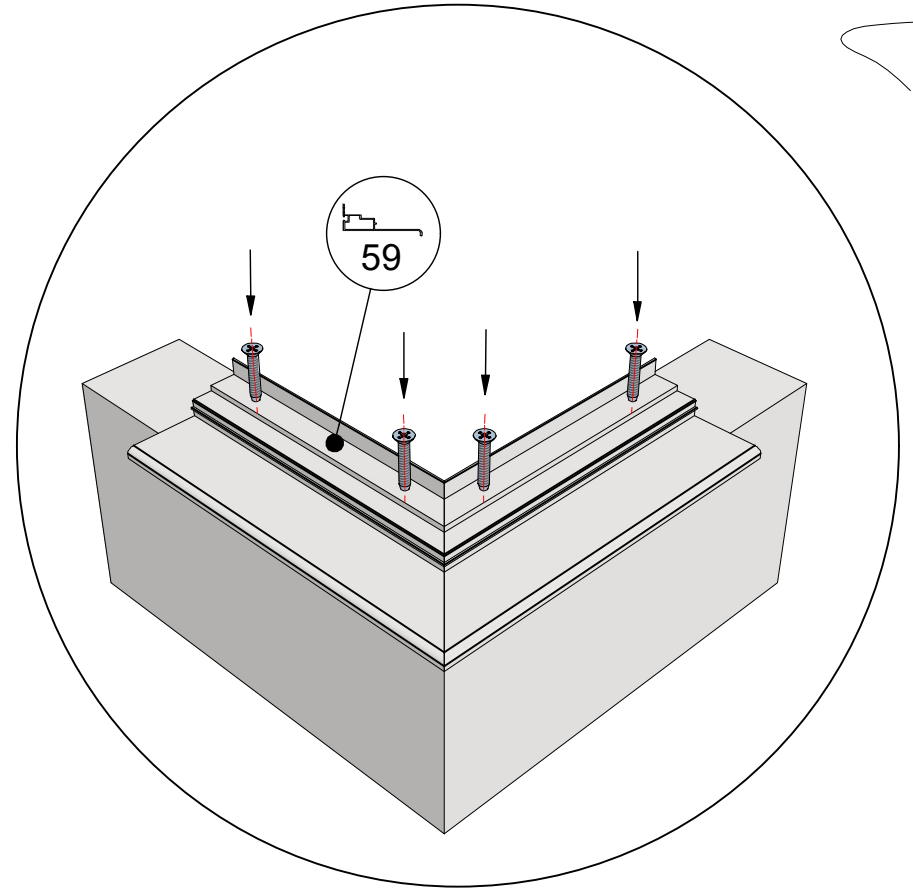

- Observera at en del profiler ligger i sockelprofilen!!
- Dra åt skruven och muttern handfast.

 = 8x40

  = 6x120

Ø 8 mm

 = M6x12 (8x)

 = M6x12 (8x)

 = M6x12

 = M6x12

 = M6x12 (4x)

 = M6x12

 = M6x12

 = M6x12

 = M6x12

 = M6x12

 = M6x12

 = M6x12

Points

| Glass Dimensions Nv Euro-serre | | Euro-Rustic on wall | | | 2,36m | | | GlassH: 920 | | Vall H 630 | |
|-----------------------------------|-----------|---------------------|------------|------------|-----------|-----------|------------|-------------|----------------|----------------|--|
| Glass Size 730mm | Sides | | Single | Roof | | | Poly | | m ² | m ² | |
| | 920 x 730 | 920 x 660 | 1350 x 620 | 1590 x 730 | 763 x 730 | 825 x 730 | 1590 x 730 | 763 x 730 | | | |
| Euro-Rustic on wall 2,36m x 2,36m | 9 | 2 | 1 | 4 | 2 | 2 or 2 | 4 | 2 | 9,8 | 7,0 | |
| Euro-Rustic on wall 2,36m x 3,09m | 11 | 2 | 1 | 6 | 2 | 2 or 2 | 6 | 2 | 11,5 | 9,3 | |
| Euro-Rustic on wall 2,36m x 3,80m | 13 | 2 | 1 | 8 | 2 | 2 or 2 | 8 | 2 | 13,1 | 11,6 | |
| Euro-Rustic on wall 2,36m x 4,57m | 15 | 2 | 1 | 9 | 3 | 3 or 3 | 9 | 3 | 14,7 | 13,9 | |
| Euro-Rustic on wall 2,36m x 5,30m | 17 | 2 | 1 | 11 | 3 | 3 or 3 | 11 | 3 | 16,4 | 16,2 | |
| Euro-Rustic on wall 2,36m x 6,04m | 19 | 2 | 1 | 12 | 4 | 4 or 4 | 12 | 4 | 18,0 | 18,6 | |
| | | | | | | | | | 0,0 | | |
| | | | | | | | | | 0,0 | | |
| | | | | | | | | | 0,0 | | |