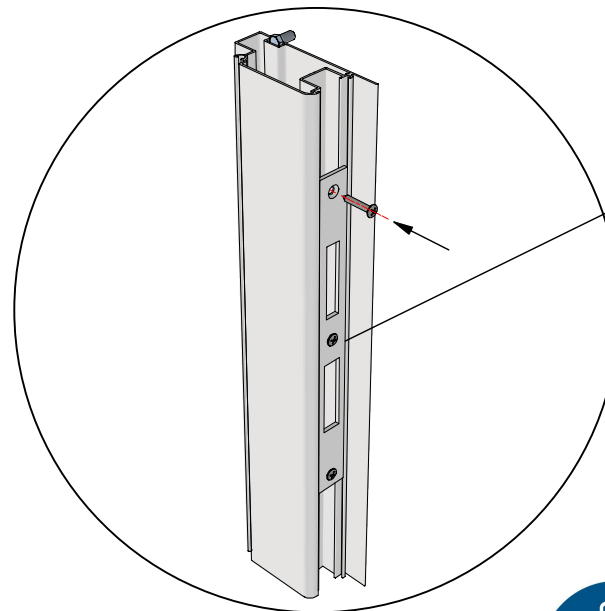

 = M6x12

 = M6x12

 = M6x12

 = M6x12

 = M6x10

| Glass Dimensions Nv Euro-serre | | Euro-Rustic on wall | | | 2,36m | | | GlassH: 1120 | | Vall H 430 | |
|-----------------------------------|------------|---------------------|------------|------------|-----------|-----------|------------|--------------|----------------|----------------|--|
| Glass Size 730mm | Sides | | Single | Roof | | | Poly | | m ² | m ² | |
| | 1120 x 730 | 1120 x 660 | 1615 x 620 | 1590 x 730 | 763 x 730 | 825 x 730 | 1590 x 730 | 763 x 730 | | | |
| Euro-Rustic on wall 2,36m x 2,36m | 9 | 2 | 1 | 4 | 2 | 2 or 2 | 4 | 2 | 9,8 | 7,0 | |
| Euro-Rustic on wall 2,36m x 3,09m | 11 | 2 | 1 | 6 | 2 | 2 or 2 | 6 | 2 | 11,5 | 9,3 | |
| Euro-Rustic on wall 2,36m x 3,80m | 13 | 2 | 1 | 8 | 2 | 2 or 2 | 8 | 2 | 13,1 | 11,6 | |
| Euro-Rustic on wall 2,36m x 4,57m | 15 | 2 | 1 | 9 | 3 | 3 or 3 | 9 | 3 | 14,7 | 13,9 | |
| Euro-Rustic on wall 2,36m x 5,30m | 17 | 2 | 1 | 11 | 3 | 3 or 3 | 11 | 3 | 16,4 | 16,2 | |
| Euro-Rustic on wall 2,36m x 6,04m | 19 | 2 | 1 | 12 | 4 | 4 or 4 | 12 | 4 | 18,0 | 18,6 | |
| | | | | | | | | | 0,0 | | |
| | | | | | | | | | 0,0 | | |
| | | | | | | | | | 0,0 | | |