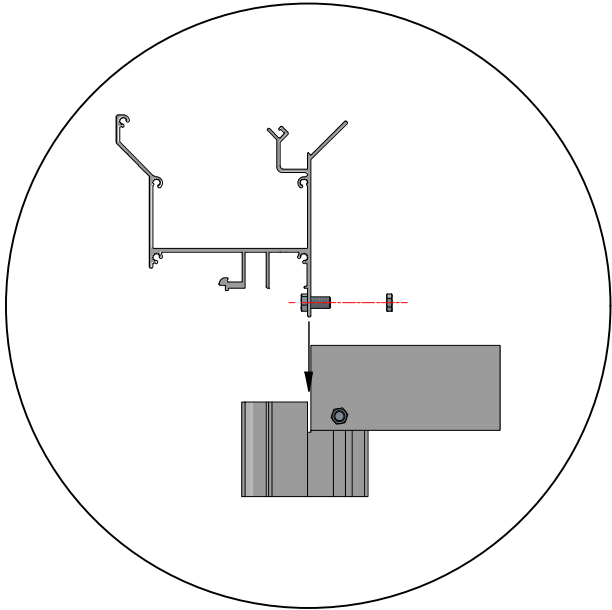

- Observera at en del profiler ligger i sockelprofilen!!
- Dra åt skruven och muttern handfast.

 = 8x40

  = 6x120

Ø 8 mm

 = M6x12 (8x)

 = M6x12 (8x)

 = M6x12

 = M6x12

 = M6x12 (4x)

 = M6x12

 = M6x12

 = M6x12

 = M6x12

 = M6x12

 = M6x12

 = M6x12

Points

| Glass Dimensions Nv Euro-serre | | Euro-Rustic on wall | | | 2,36m | | | GlassH: 920 | | Vall H 630 | |
|-----------------------------------|-----------|---------------------|------------|------------|-----------|-----------|------------|-------------|----------------|----------------|--|
| Glass Size 730mm | Sides | | Single | Roof | | | Poly | | m ² | m ² | |
| | 920 x 730 | 920 x 660 | 1350 x 620 | 1590 x 730 | 763 x 730 | 825 x 730 | 1590 x 730 | 763 x 730 | | | |
| Euro-Rustic on wall 2,36m x 2,36m | 9 | 2 | 1 | 4 | 2 | 2 or 2 | 4 | 2 | 9,8 | 7,0 | |
| Euro-Rustic on wall 2,36m x 3,09m | 11 | 2 | 1 | 6 | 2 | 2 or 2 | 6 | 2 | 11,5 | 9,3 | |
| Euro-Rustic on wall 2,36m x 3,80m | 13 | 2 | 1 | 8 | 2 | 2 or 2 | 8 | 2 | 13,1 | 11,6 | |
| Euro-Rustic on wall 2,36m x 4,57m | 15 | 2 | 1 | 9 | 3 | 3 or 3 | 9 | 3 | 14,7 | 13,9 | |
| Euro-Rustic on wall 2,36m x 5,30m | 17 | 2 | 1 | 11 | 3 | 3 or 3 | 11 | 3 | 16,4 | 16,2 | |
| Euro-Rustic on wall 2,36m x 6,04m | 19 | 2 | 1 | 12 | 4 | 4 or 4 | 12 | 4 | 18,0 | 18,6 | |
| | | | | | | | | | 0,0 | | |
| | | | | | | | | | 0,0 | | |
| | | | | | | | | | 0,0 | | |