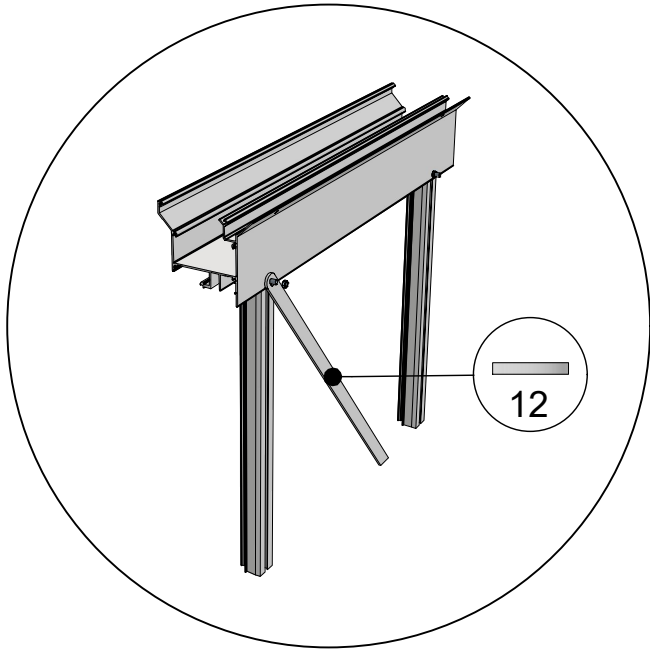

 = M6x12 (4x)

 = M6x12

 = M6x12

 = M6x12

 = M6x12

 = M6x12

 = M6x12

 = M6x12

 = M6x12

 = M6x12

 = M6x12

 = M6x12

 = M6x10

| Glass Dimensions Nv Euro-serre | | Euro-Rustic on wall | | | 2,36m | | | GlassH: 1120 | | Vall H 430 | |
|-----------------------------------|------------|---------------------|------------|------------|-----------|-----------|------------|--------------|----------------|----------------|--|
| Glass Size 730mm | Sides | | Single | Roof | | | Poly | | m ² | m ² | |
| | 1120 x 730 | 1120 x 660 | 1615 x 620 | 1590 x 730 | 763 x 730 | 825 x 730 | 1590 x 730 | 763 x 730 | | | |
| Euro-Rustic on wall 2,36m x 2,36m | 9 | 2 | 1 | 4 | 2 | 2 or 2 | 4 | 2 | 9,8 | 7,0 | |
| Euro-Rustic on wall 2,36m x 3,09m | 11 | 2 | 1 | 6 | 2 | 2 or 2 | 6 | 2 | 11,5 | 9,3 | |
| Euro-Rustic on wall 2,36m x 3,80m | 13 | 2 | 1 | 8 | 2 | 2 or 2 | 8 | 2 | 13,1 | 11,6 | |
| Euro-Rustic on wall 2,36m x 4,57m | 15 | 2 | 1 | 9 | 3 | 3 or 3 | 9 | 3 | 14,7 | 13,9 | |
| Euro-Rustic on wall 2,36m x 5,30m | 17 | 2 | 1 | 11 | 3 | 3 or 3 | 11 | 3 | 16,4 | 16,2 | |
| Euro-Rustic on wall 2,36m x 6,04m | 19 | 2 | 1 | 12 | 4 | 4 or 4 | 12 | 4 | 18,0 | 18,6 | |
| | | | | | | | | | 0,0 | | |
| | | | | | | | | | 0,0 | | |
| | | | | | | | | | 0,0 | | |