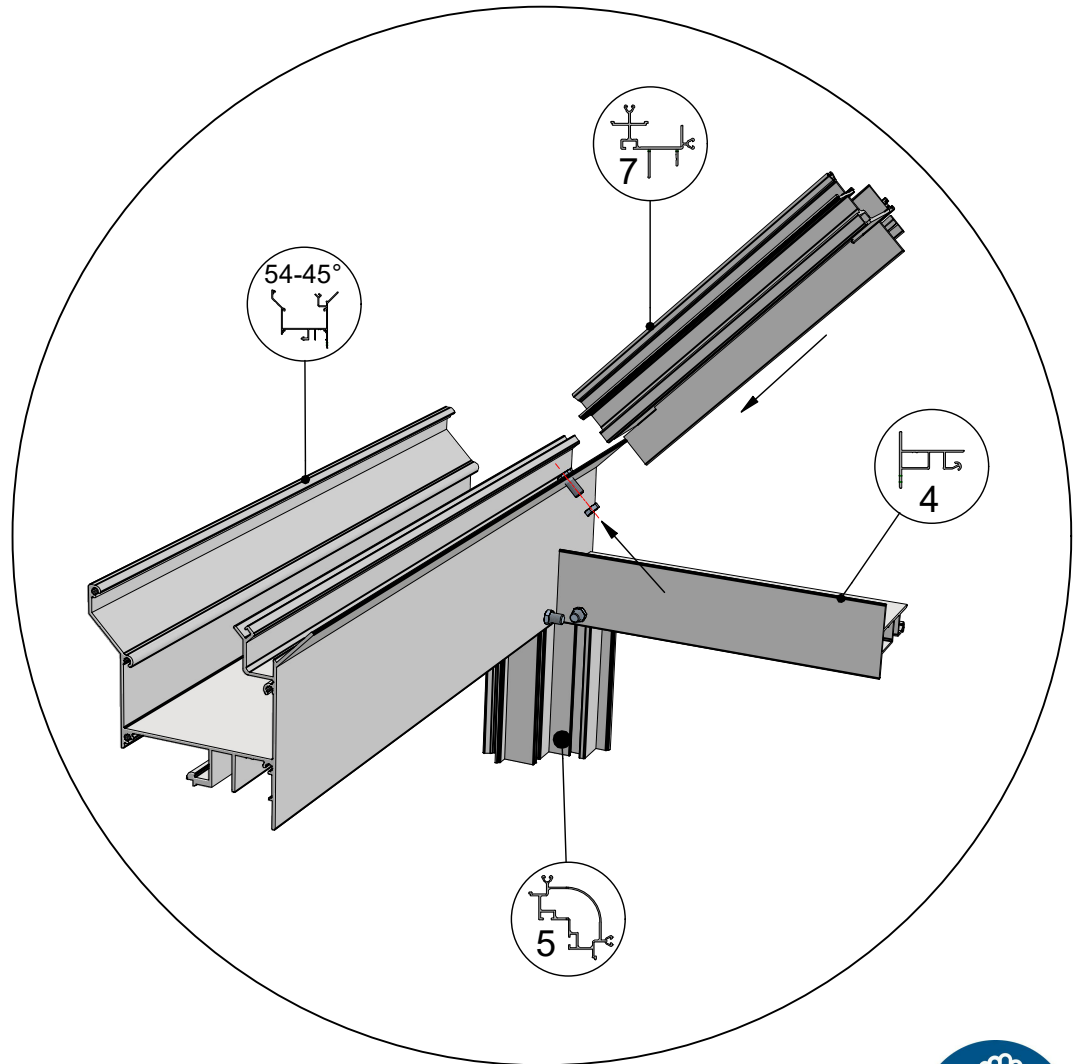

 = M6x12 (4x)

 = M6x12

 = M6x12

 = M6x12

 = M6x12

 = M6x12

 = M6x12

 = M6x12

 = M6x12

 = M6x12

 = M6x12

 = M6x12

 = M6x10

| Glass Dimensions Nv Euro-serre | | Euro-Rustic on wall | | | 2,36m | | | GlassH: 1120 | | Vall H 430 | |
|-----------------------------------|------------|---------------------|------------|------------|-----------|-----------|------------|--------------|----------------|----------------|--|
| Glass Size 730mm | Sides | | Single | Roof | | | Poly | | m ² | m ² | |
| | 1120 x 730 | 1120 x 660 | 1615 x 620 | 1590 x 730 | 763 x 730 | 825 x 730 | 1590 x 730 | 763 x 730 | | | |
| Euro-Rustic on wall 2,36m x 2,36m | 9 | 2 | 1 | 4 | 2 | 2 or 2 | 4 | 2 | 9,8 | 7,0 | |
| Euro-Rustic on wall 2,36m x 3,09m | 11 | 2 | 1 | 6 | 2 | 2 or 2 | 6 | 2 | 11,5 | 9,3 | |
| Euro-Rustic on wall 2,36m x 3,80m | 13 | 2 | 1 | 8 | 2 | 2 or 2 | 8 | 2 | 13,1 | 11,6 | |
| Euro-Rustic on wall 2,36m x 4,57m | 15 | 2 | 1 | 9 | 3 | 3 or 3 | 9 | 3 | 14,7 | 13,9 | |
| Euro-Rustic on wall 2,36m x 5,30m | 17 | 2 | 1 | 11 | 3 | 3 or 3 | 11 | 3 | 16,4 | 16,2 | |
| Euro-Rustic on wall 2,36m x 6,04m | 19 | 2 | 1 | 12 | 4 | 4 or 4 | 12 | 4 | 18,0 | 18,6 | |
| | | | | | | | | | 0,0 | | |
| | | | | | | | | | 0,0 | | |
| | | | | | | | | | 0,0 | | |