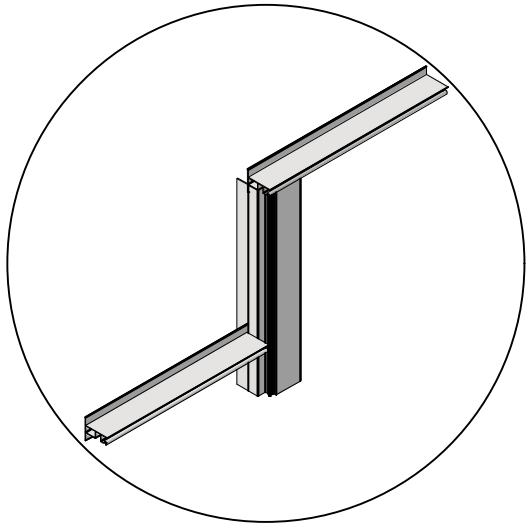

 = M6x12

 = M6x12

 = M6x12

 = M6x12

 = M6x10

| Glass Dimensions Nv Euro-serre | | Euro-Rustic on wall | | | 2,36m | | | GlassH: 1120 | | Vall H 430 | |
|-----------------------------------|------------|---------------------|------------|------------|-----------|-----------|------------|--------------|----------------|----------------|--|
| Glass Size 730mm | Sides | | Single | Roof | | | Poly | | m ² | m ² | |
| | 1120 x 730 | 1120 x 660 | 1615 x 620 | 1590 x 730 | 763 x 730 | 825 x 730 | 1590 x 730 | 763 x 730 | | | |
| Euro-Rustic on wall 2,36m x 2,36m | 9 | 2 | 1 | 4 | 2 | 2 or 2 | 4 | 2 | 9,8 | 7,0 | |
| Euro-Rustic on wall 2,36m x 3,09m | 11 | 2 | 1 | 6 | 2 | 2 or 2 | 6 | 2 | 11,5 | 9,3 | |
| Euro-Rustic on wall 2,36m x 3,80m | 13 | 2 | 1 | 8 | 2 | 2 or 2 | 8 | 2 | 13,1 | 11,6 | |
| Euro-Rustic on wall 2,36m x 4,57m | 15 | 2 | 1 | 9 | 3 | 3 or 3 | 9 | 3 | 14,7 | 13,9 | |
| Euro-Rustic on wall 2,36m x 5,30m | 17 | 2 | 1 | 11 | 3 | 3 or 3 | 11 | 3 | 16,4 | 16,2 | |
| Euro-Rustic on wall 2,36m x 6,04m | 19 | 2 | 1 | 12 | 4 | 4 or 4 | 12 | 4 | 18,0 | 18,6 | |
| | | | | | | | | | 0,0 | | |
| | | | | | | | | | 0,0 | | |
| | | | | | | | | | 0,0 | | |