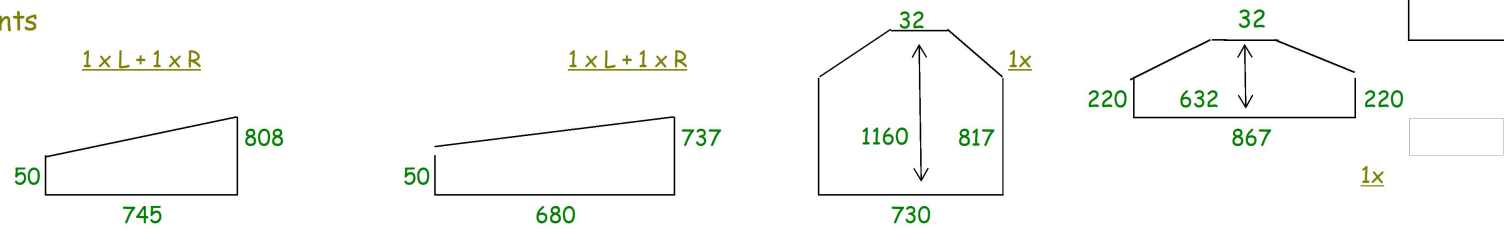

Opgemaakt op 30-06-2022