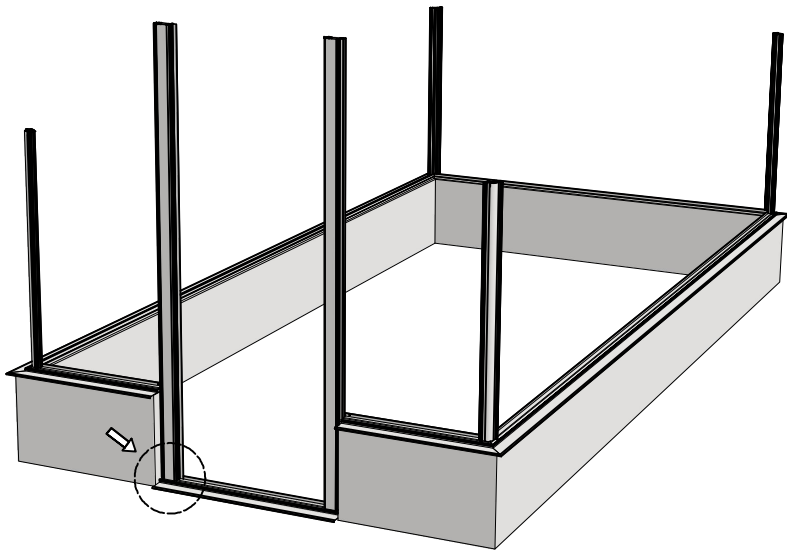

- Observera at en del profiler ligger i sockelprofilen!!
- Dra åt skruven och muttern handfast.

 = 8x40

  = 6x120

Ø 8 mm

 = M6x12 (8x)

 = M6x12 (8x)

 = M6x12

 = M6x12

 = M6x12 (4x)

 = M6x12

 = M6x12

 = M6x12

 = M6x12

 = M6x12

 = M6x12

 = M6x12

 = M6x12

 = M6x12

 = M6x12

 = M6x12

 = M6x10

| Glass Dimensions Nv Euro-serre | | Euro-Rustic on wall | | | 2,36m | | | GlassH: 1120 | | Vall H 430 | |
|-----------------------------------|------------|---------------------|------------|------------|-----------|-----------|------------|--------------|----------------|----------------|--|
| Glass Size 730mm | Sides | | Single | Roof | | | Poly | | m ² | m ² | |
| | 1120 x 730 | 1120 x 660 | 1615 x 620 | 1590 x 730 | 763 x 730 | 825 x 730 | 1590 x 730 | 763 x 730 | | | |
| Euro-Rustic on wall 2,36m x 2,36m | 9 | 2 | 1 | 4 | 2 | 2 or 2 | 4 | 2 | 9,8 | 7,0 | |
| Euro-Rustic on wall 2,36m x 3,09m | 11 | 2 | 1 | 6 | 2 | 2 or 2 | 6 | 2 | 11,5 | 9,3 | |
| Euro-Rustic on wall 2,36m x 3,80m | 13 | 2 | 1 | 8 | 2 | 2 or 2 | 8 | 2 | 13,1 | 11,6 | |
| Euro-Rustic on wall 2,36m x 4,57m | 15 | 2 | 1 | 9 | 3 | 3 or 3 | 9 | 3 | 14,7 | 13,9 | |
| Euro-Rustic on wall 2,36m x 5,30m | 17 | 2 | 1 | 11 | 3 | 3 or 3 | 11 | 3 | 16,4 | 16,2 | |
| Euro-Rustic on wall 2,36m x 6,04m | 19 | 2 | 1 | 12 | 4 | 4 or 4 | 12 | 4 | 18,0 | 18,6 | |
| | | | | | | | | | 0,0 | | |
| | | | | | | | | | 0,0 | | |
| | | | | | | | | | 0,0 | | |