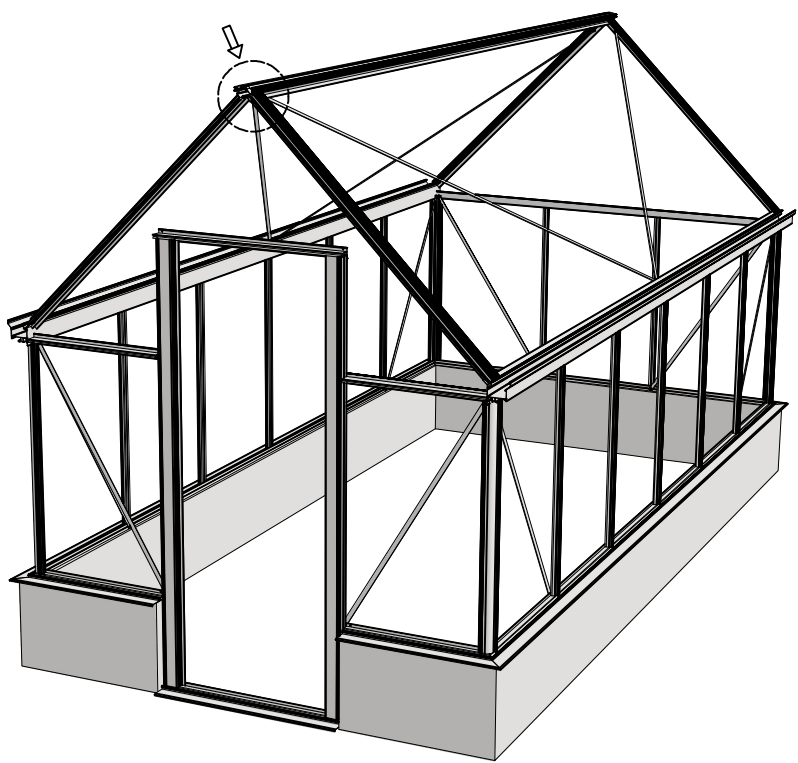

 = M6x12 (4x)

 = M6x12

 = M6x12

 = M6x12

 = M6x12

 = M6x12

 = M6x12

 = M6x12

 = M6x12

 = M6x12

 = M6x12

 = M6x12

 = M6x10

| Glass Dimensions Nv Euro-serre | | Euro-Rustic on wall | | | 2,36m | | | GlassH: 1120 | | Vall H 430 | |
|-----------------------------------|------------|---------------------|------------|------------|-----------|-----------|------------|--------------|----------------|----------------|--|
| Glass Size 730mm | Sides | | Single | Roof | | | Poly | | m ² | m ² | |
| | 1120 x 730 | 1120 x 660 | 1615 x 620 | 1590 x 730 | 763 x 730 | 825 x 730 | 1590 x 730 | 763 x 730 | | | |
| Euro-Rustic on wall 2,36m x 2,36m | 9 | 2 | 1 | 4 | 2 | 2 or 2 | 4 | 2 | 9,8 | 7,0 | |
| Euro-Rustic on wall 2,36m x 3,09m | 11 | 2 | 1 | 6 | 2 | 2 or 2 | 6 | 2 | 11,5 | 9,3 | |
| Euro-Rustic on wall 2,36m x 3,80m | 13 | 2 | 1 | 8 | 2 | 2 or 2 | 8 | 2 | 13,1 | 11,6 | |
| Euro-Rustic on wall 2,36m x 4,57m | 15 | 2 | 1 | 9 | 3 | 3 or 3 | 9 | 3 | 14,7 | 13,9 | |
| Euro-Rustic on wall 2,36m x 5,30m | 17 | 2 | 1 | 11 | 3 | 3 or 3 | 11 | 3 | 16,4 | 16,2 | |
| Euro-Rustic on wall 2,36m x 6,04m | 19 | 2 | 1 | 12 | 4 | 4 or 4 | 12 | 4 | 18,0 | 18,6 | |
| | | | | | | | | | 0,0 | | |
| | | | | | | | | | 0,0 | | |
| | | | | | | | | | 0,0 | | |