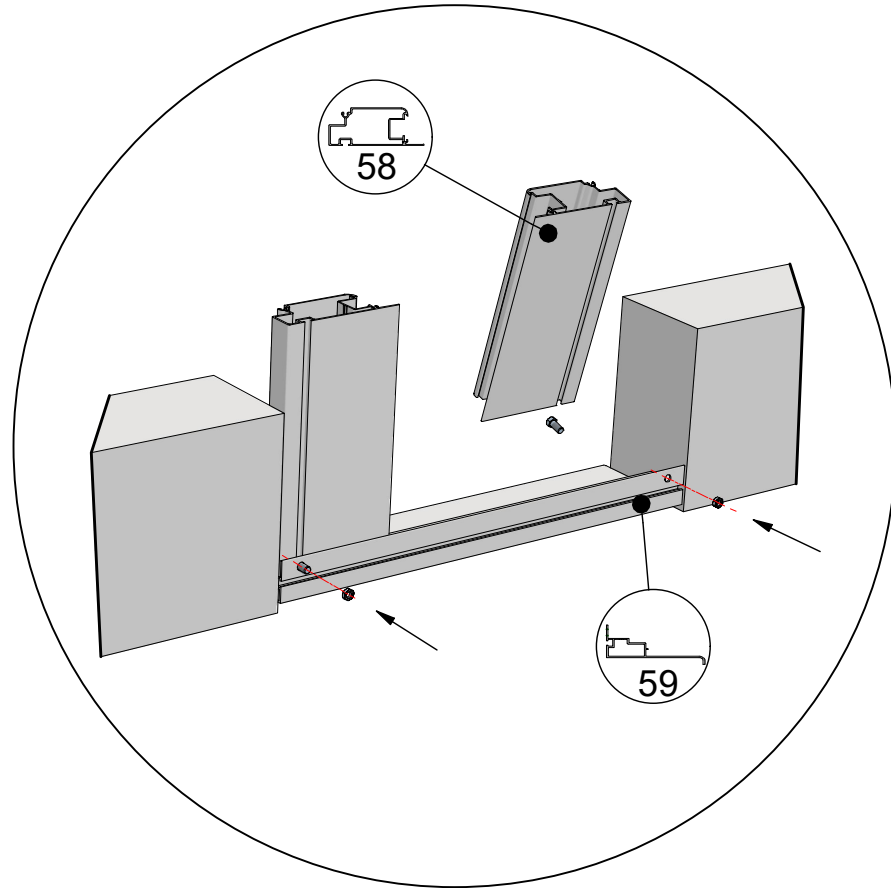

- Observera at en del profiler ligger i sockelprofilen!!
- Dra åt skruven och muttern handfast.

 = 8x40

  = 6x120

Ø 8 mm

 = M6x12 (8x)

 = M6x12 (8x)

 = M6x12

 = M6x12

Points

| Glass Dimensions Nv Euro-serre | | Euro-Rustic on wall | | | 2,36m | | | GlassH: 920 | | Vall H 630 | |
|-----------------------------------|-----------|---------------------|------------|------------|-----------|-----------|------------|-------------|----------------|----------------|--|
| Glass Size 730mm | Sides | | Single | Roof | | | Poly | | m ² | m ² | |
| | 920 x 730 | 920 x 660 | 1350 x 620 | 1590 x 730 | 763 x 730 | 825 x 730 | 1590 x 730 | 763 x 730 | | | |
| Euro-Rustic on wall 2,36m x 2,36m | 9 | 2 | 1 | 4 | 2 | 2 or 2 | 4 | 2 | 9,8 | 7,0 | |
| Euro-Rustic on wall 2,36m x 3,09m | 11 | 2 | 1 | 6 | 2 | 2 or 2 | 6 | 2 | 11,5 | 9,3 | |
| Euro-Rustic on wall 2,36m x 3,80m | 13 | 2 | 1 | 8 | 2 | 2 or 2 | 8 | 2 | 13,1 | 11,6 | |
| Euro-Rustic on wall 2,36m x 4,57m | 15 | 2 | 1 | 9 | 3 | 3 or 3 | 9 | 3 | 14,7 | 13,9 | |
| Euro-Rustic on wall 2,36m x 5,30m | 17 | 2 | 1 | 11 | 3 | 3 or 3 | 11 | 3 | 16,4 | 16,2 | |
| Euro-Rustic on wall 2,36m x 6,04m | 19 | 2 | 1 | 12 | 4 | 4 or 4 | 12 | 4 | 18,0 | 18,6 | |
| | | | | | | | | | 0,0 | | |
| | | | | | | | | | 0,0 | | |
| | | | | | | | | | 0,0 | | |