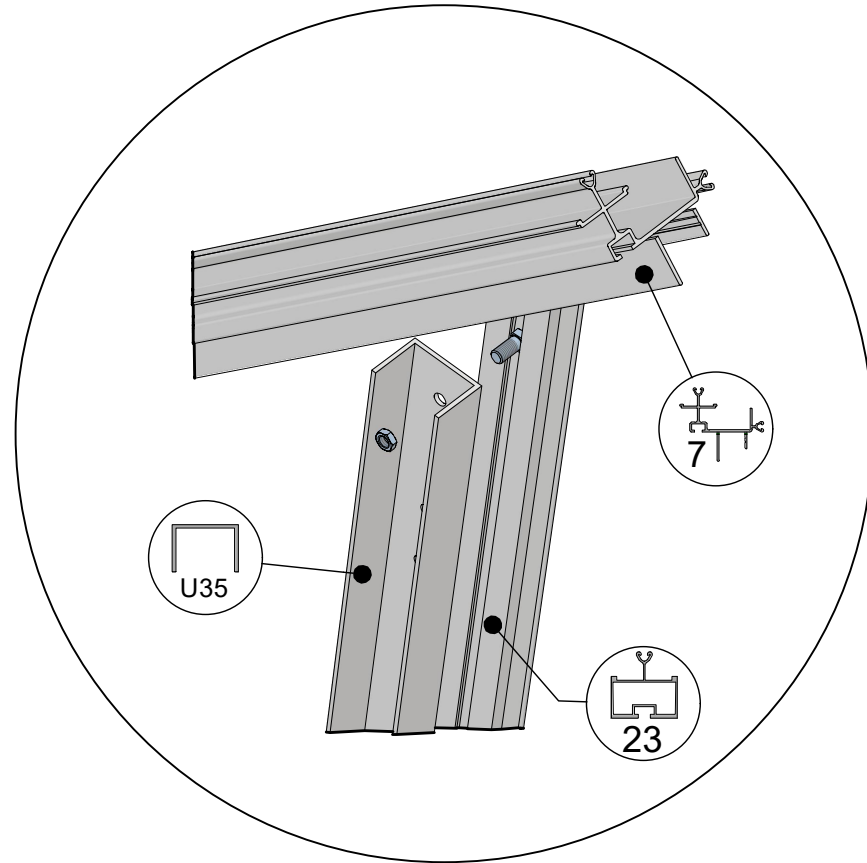

 = M6x12

 = M6x12

 = M6x12

 = M6x12

 = M6x10

| Glass Dimensions Nv Euro-serre | | Euro-Rustic on wall | | | 2,36m | | | GlassH: 1120 | | Vall H 430 | |
|-----------------------------------|------------|---------------------|------------|------------|-----------|-----------|------------|--------------|----------------|----------------|--|
| Glass Size 730mm | Sides | | Single | Roof | | | Poly | | m ² | m ² | |
| | 1120 x 730 | 1120 x 660 | 1615 x 620 | 1590 x 730 | 763 x 730 | 825 x 730 | 1590 x 730 | 763 x 730 | | | |
| Euro-Rustic on wall 2,36m x 2,36m | 9 | 2 | 1 | 4 | 2 | 2 or 2 | 4 | 2 | 9,8 | 7,0 | |
| Euro-Rustic on wall 2,36m x 3,09m | 11 | 2 | 1 | 6 | 2 | 2 or 2 | 6 | 2 | 11,5 | 9,3 | |
| Euro-Rustic on wall 2,36m x 3,80m | 13 | 2 | 1 | 8 | 2 | 2 or 2 | 8 | 2 | 13,1 | 11,6 | |
| Euro-Rustic on wall 2,36m x 4,57m | 15 | 2 | 1 | 9 | 3 | 3 or 3 | 9 | 3 | 14,7 | 13,9 | |
| Euro-Rustic on wall 2,36m x 5,30m | 17 | 2 | 1 | 11 | 3 | 3 or 3 | 11 | 3 | 16,4 | 16,2 | |
| Euro-Rustic on wall 2,36m x 6,04m | 19 | 2 | 1 | 12 | 4 | 4 or 4 | 12 | 4 | 18,0 | 18,6 | |
| | | | | | | | | | 0,0 | | |
| | | | | | | | | | 0,0 | | |
| | | | | | | | | | 0,0 | | |