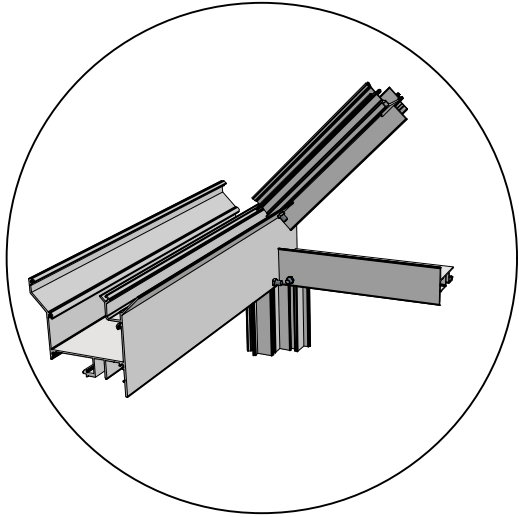

 = M6x12 (4x)

 = M6x12

 = M6x12

 = M6x12

 = M6x12

 = M6x12

 = M6x12

 = M6x12

 = M6x12

 = M6x12

 = M6x12

 = M6x12

 = M6x10

| Glass Dimensions Nv Euro-serre | | Euro-Rustic on wall | | | 2,36m | | | GlassH: 1120 | | Vall H 430 | |
|-----------------------------------|------------|---------------------|------------|------------|-----------|-----------|------------|--------------|----------------|----------------|--|
| Glass Size 730mm | Sides | | Single | Roof | | | Poly | | m ² | m ² | |
| | 1120 x 730 | 1120 x 660 | 1615 x 620 | 1590 x 730 | 763 x 730 | 825 x 730 | 1590 x 730 | 763 x 730 | | | |
| Euro-Rustic on wall 2,36m x 2,36m | 9 | 2 | 1 | 4 | 2 | 2 or 2 | 4 | 2 | 9,8 | 7,0 | |
| Euro-Rustic on wall 2,36m x 3,09m | 11 | 2 | 1 | 6 | 2 | 2 or 2 | 6 | 2 | 11,5 | 9,3 | |
| Euro-Rustic on wall 2,36m x 3,80m | 13 | 2 | 1 | 8 | 2 | 2 or 2 | 8 | 2 | 13,1 | 11,6 | |
| Euro-Rustic on wall 2,36m x 4,57m | 15 | 2 | 1 | 9 | 3 | 3 or 3 | 9 | 3 | 14,7 | 13,9 | |
| Euro-Rustic on wall 2,36m x 5,30m | 17 | 2 | 1 | 11 | 3 | 3 or 3 | 11 | 3 | 16,4 | 16,2 | |
| Euro-Rustic on wall 2,36m x 6,04m | 19 | 2 | 1 | 12 | 4 | 4 or 4 | 12 | 4 | 18,0 | 18,6 | |
| | | | | | | | | | 0,0 | | |
| | | | | | | | | | 0,0 | | |
| | | | | | | | | | 0,0 | | |