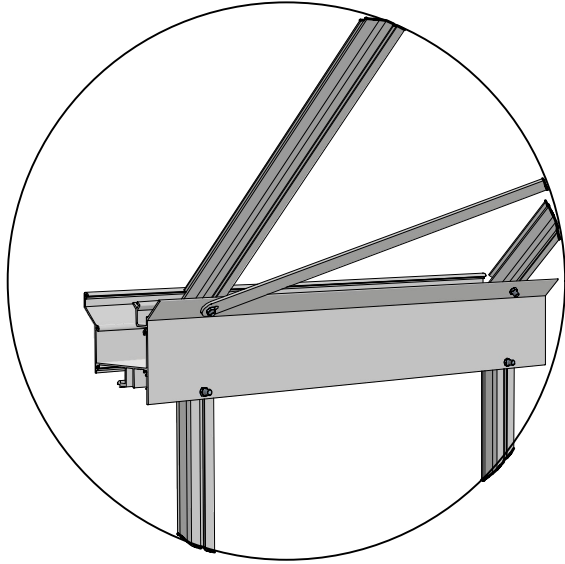

 = M6x12 (4x)

 = M6x12

 = M6x12

 = M6x12

 = M6x12

 = M6x12

 = M6x12

 = M6x12

 = M6x12

 = M6x12

 = M6x12

 = M6x12

 = M6x10

| Glass Dimensions Nv Euro-serre | | Euro-Rustic on wall | | | 2,36m | | | GlassH: 1120 | | Vall H 430 | |
|-----------------------------------|------------|---------------------|------------|------------|-----------|-----------|------------|--------------|----------------|----------------|--|
| Glass Size 730mm | Sides | | Single | Roof | | | Poly | | m ² | m ² | |
| | 1120 x 730 | 1120 x 660 | 1615 x 620 | 1590 x 730 | 763 x 730 | 825 x 730 | 1590 x 730 | 763 x 730 | | | |
| Euro-Rustic on wall 2,36m x 2,36m | 9 | 2 | 1 | 4 | 2 | 2 or 2 | 4 | 2 | 9,8 | 7,0 | |
| Euro-Rustic on wall 2,36m x 3,09m | 11 | 2 | 1 | 6 | 2 | 2 or 2 | 6 | 2 | 11,5 | 9,3 | |
| Euro-Rustic on wall 2,36m x 3,80m | 13 | 2 | 1 | 8 | 2 | 2 or 2 | 8 | 2 | 13,1 | 11,6 | |
| Euro-Rustic on wall 2,36m x 4,57m | 15 | 2 | 1 | 9 | 3 | 3 or 3 | 9 | 3 | 14,7 | 13,9 | |
| Euro-Rustic on wall 2,36m x 5,30m | 17 | 2 | 1 | 11 | 3 | 3 or 3 | 11 | 3 | 16,4 | 16,2 | |
| Euro-Rustic on wall 2,36m x 6,04m | 19 | 2 | 1 | 12 | 4 | 4 or 4 | 12 | 4 | 18,0 | 18,6 | |
| | | | | | | | | | 0,0 | | |
| | | | | | | | | | 0,0 | | |
| | | | | | | | | | 0,0 | | |