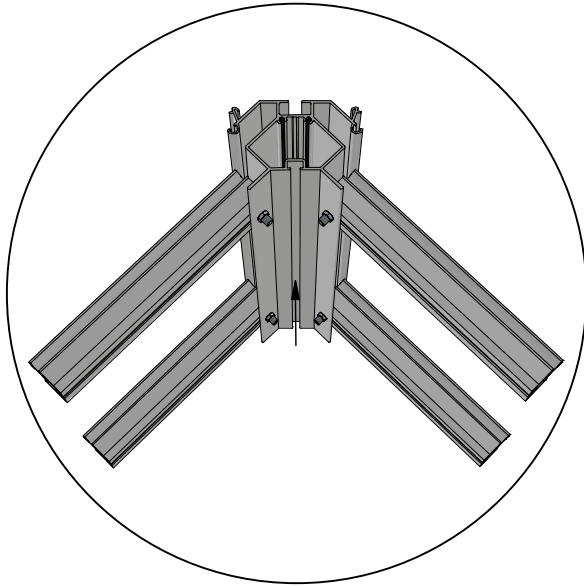

 = M6x12

 = M6x12

 = M6x12

 = M6x12

 = M6x10

| Glass Dimensions Nv Euro-serre | | Euro-Rustic on wall | | | 2,36m | | | GlassH: 1120 | | Vall H 430 | |
|-----------------------------------|------------|---------------------|------------|------------|-----------|-----------|------------|--------------|----------------|----------------|--|
| Glass Size 730mm | Sides | | Single | Roof | | | Poly | | m ² | m ² | |
| | 1120 x 730 | 1120 x 660 | 1615 x 620 | 1590 x 730 | 763 x 730 | 825 x 730 | 1590 x 730 | 763 x 730 | | | |
| Euro-Rustic on wall 2,36m x 2,36m | 9 | 2 | 1 | 4 | 2 | 2 or 2 | 4 | 2 | 9,8 | 7,0 | |
| Euro-Rustic on wall 2,36m x 3,09m | 11 | 2 | 1 | 6 | 2 | 2 or 2 | 6 | 2 | 11,5 | 9,3 | |
| Euro-Rustic on wall 2,36m x 3,80m | 13 | 2 | 1 | 8 | 2 | 2 or 2 | 8 | 2 | 13,1 | 11,6 | |
| Euro-Rustic on wall 2,36m x 4,57m | 15 | 2 | 1 | 9 | 3 | 3 or 3 | 9 | 3 | 14,7 | 13,9 | |
| Euro-Rustic on wall 2,36m x 5,30m | 17 | 2 | 1 | 11 | 3 | 3 or 3 | 11 | 3 | 16,4 | 16,2 | |
| Euro-Rustic on wall 2,36m x 6,04m | 19 | 2 | 1 | 12 | 4 | 4 or 4 | 12 | 4 | 18,0 | 18,6 | |
| | | | | | | | | | 0,0 | | |
| | | | | | | | | | 0,0 | | |
| | | | | | | | | | 0,0 | | |