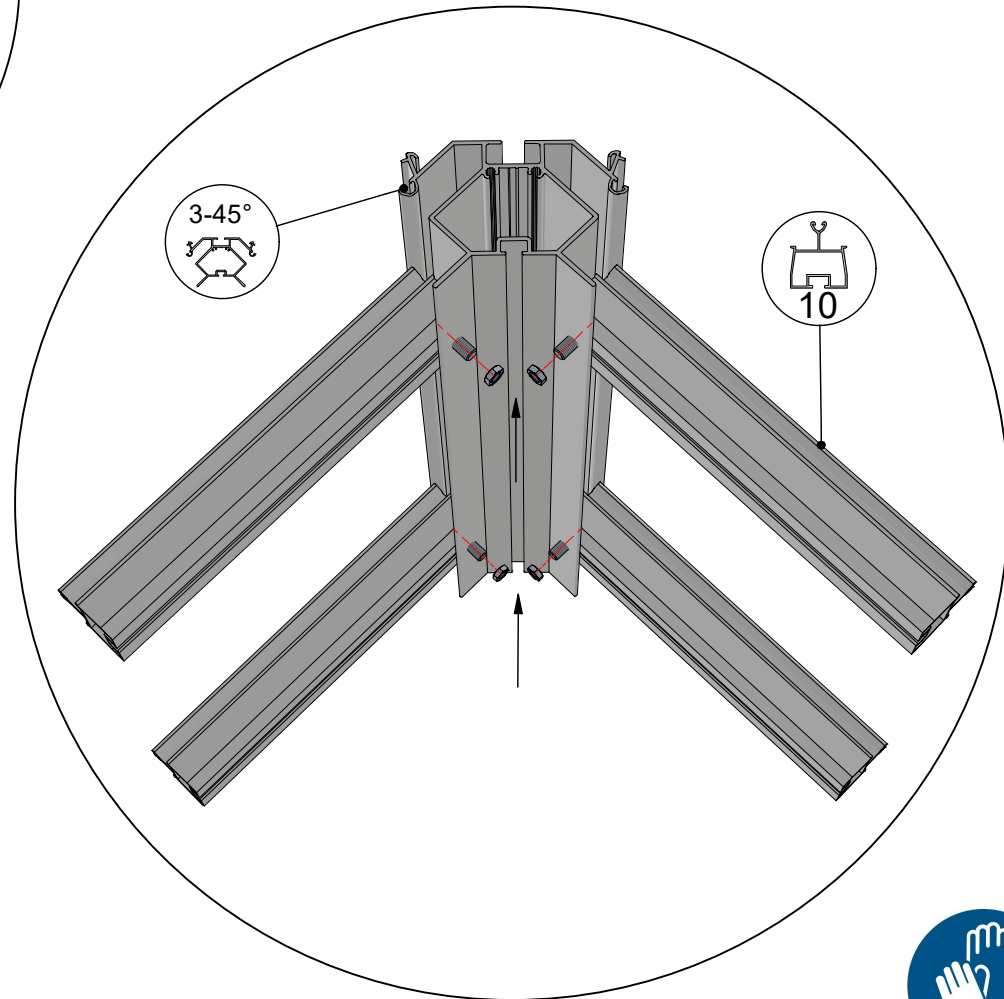

 = M6x12 (4x)

 = M6x12

 = M6x12

 = M6x12

 = M6x12

 = M6x12

 = M6x12

 = M6x12

 = M6x12

 = M6x12

 = M6x12

 = M6x12

 = M6x10

| Glass Dimensions Nv Euro-serre | | Euro-Rustic on wall | | | 2,36m | | | GlassH: 1120 | | Vall H 430 | |
|-----------------------------------|------------|---------------------|------------|------------|-----------|-----------|------------|--------------|----------------|----------------|--|
| Glass Size 730mm | Sides | | Single | Roof | | | Poly | | m ² | m ² | |
| | 1120 x 730 | 1120 x 660 | 1615 x 620 | 1590 x 730 | 763 x 730 | 825 x 730 | 1590 x 730 | 763 x 730 | | | |
| Euro-Rustic on wall 2,36m x 2,36m | 9 | 2 | 1 | 4 | 2 | 2 or 2 | 4 | 2 | 9,8 | 7,0 | |
| Euro-Rustic on wall 2,36m x 3,09m | 11 | 2 | 1 | 6 | 2 | 2 or 2 | 6 | 2 | 11,5 | 9,3 | |
| Euro-Rustic on wall 2,36m x 3,80m | 13 | 2 | 1 | 8 | 2 | 2 or 2 | 8 | 2 | 13,1 | 11,6 | |
| Euro-Rustic on wall 2,36m x 4,57m | 15 | 2 | 1 | 9 | 3 | 3 or 3 | 9 | 3 | 14,7 | 13,9 | |
| Euro-Rustic on wall 2,36m x 5,30m | 17 | 2 | 1 | 11 | 3 | 3 or 3 | 11 | 3 | 16,4 | 16,2 | |
| Euro-Rustic on wall 2,36m x 6,04m | 19 | 2 | 1 | 12 | 4 | 4 or 4 | 12 | 4 | 18,0 | 18,6 | |
| | | | | | | | | | 0,0 | | |
| | | | | | | | | | 0,0 | | |
| | | | | | | | | | 0,0 | | |