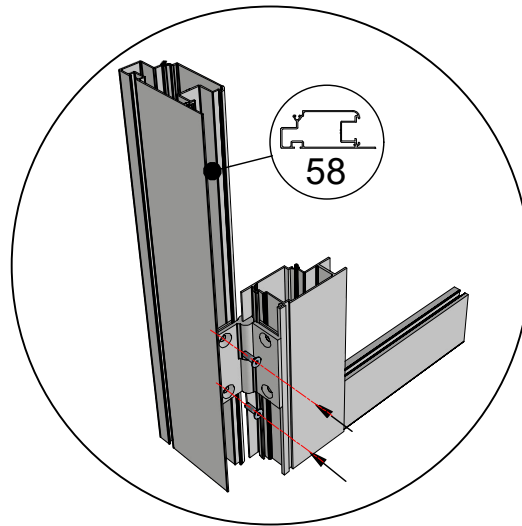

 = M6x12

 = M6x12

 = M6x12

 = M6x12

 = M6x10

| Glass Dimensions Nv Euro-serre | | Euro-Rustic on wall | | | 2,36m | | | GlassH: 1120 | | Vall H 430 | |
|-----------------------------------|------------|---------------------|------------|------------|-----------|-----------|------------|--------------|----------------|----------------|--|
| Glass Size 730mm | Sides | | Single | Roof | | | Poly | | m ² | m ² | |
| | 1120 x 730 | 1120 x 660 | 1615 x 620 | 1590 x 730 | 763 x 730 | 825 x 730 | 1590 x 730 | 763 x 730 | | | |
| Euro-Rustic on wall 2,36m x 2,36m | 9 | 2 | 1 | 4 | 2 | 2 or 2 | 4 | 2 | 9,8 | 7,0 | |
| Euro-Rustic on wall 2,36m x 3,09m | 11 | 2 | 1 | 6 | 2 | 2 or 2 | 6 | 2 | 11,5 | 9,3 | |
| Euro-Rustic on wall 2,36m x 3,80m | 13 | 2 | 1 | 8 | 2 | 2 or 2 | 8 | 2 | 13,1 | 11,6 | |
| Euro-Rustic on wall 2,36m x 4,57m | 15 | 2 | 1 | 9 | 3 | 3 or 3 | 9 | 3 | 14,7 | 13,9 | |
| Euro-Rustic on wall 2,36m x 5,30m | 17 | 2 | 1 | 11 | 3 | 3 or 3 | 11 | 3 | 16,4 | 16,2 | |
| Euro-Rustic on wall 2,36m x 6,04m | 19 | 2 | 1 | 12 | 4 | 4 or 4 | 12 | 4 | 18,0 | 18,6 | |
| | | | | | | | | | 0,0 | | |
| | | | | | | | | | 0,0 | | |
| | | | | | | | | | 0,0 | | |