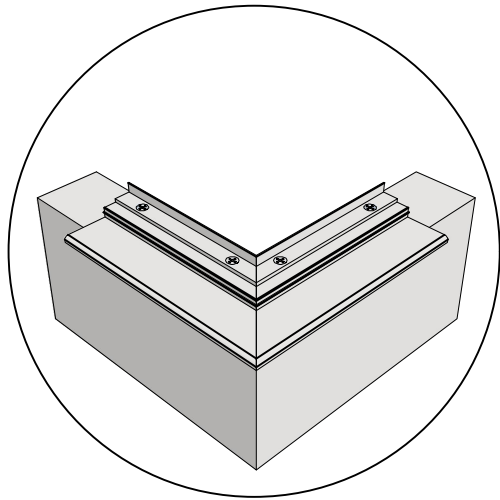

- Observera at en del profiler ligger i sockelprofilen!!
- Dra åt skruven och muttern handfast.

 = 8x40

  = 6x120

Ø 8 mm

 = M6x12 (8x)

 = M6x12 (8x)

 = M6x12

 = M6x12

 = M6x12 (4x)

 = M6x12

 = M6x12

 = M6x12

 = M6x12

 = M6x12

 = M6x12

 = M6x12

 = M6x12

 = M6x12

 = M6x12

 = M6x12

 = M6x10

| Glass Dimensions Nv Euro-serre | | Euro-Rustic on wall | | | 2,36m | | | GlassH: 1120 | | Vall H 430 | |
|-----------------------------------|------------|---------------------|------------|------------|-----------|-----------|------------|--------------|----------------|----------------|--|
| Glass Size 730mm | Sides | | Single | Roof | | | Poly | | m ² | m ² | |
| | 1120 x 730 | 1120 x 660 | 1615 x 620 | 1590 x 730 | 763 x 730 | 825 x 730 | 1590 x 730 | 763 x 730 | | | |
| Euro-Rustic on wall 2,36m x 2,36m | 9 | 2 | 1 | 4 | 2 | 2 or 2 | 4 | 2 | 9,8 | 7,0 | |
| Euro-Rustic on wall 2,36m x 3,09m | 11 | 2 | 1 | 6 | 2 | 2 or 2 | 6 | 2 | 11,5 | 9,3 | |
| Euro-Rustic on wall 2,36m x 3,80m | 13 | 2 | 1 | 8 | 2 | 2 or 2 | 8 | 2 | 13,1 | 11,6 | |
| Euro-Rustic on wall 2,36m x 4,57m | 15 | 2 | 1 | 9 | 3 | 3 or 3 | 9 | 3 | 14,7 | 13,9 | |
| Euro-Rustic on wall 2,36m x 5,30m | 17 | 2 | 1 | 11 | 3 | 3 or 3 | 11 | 3 | 16,4 | 16,2 | |
| Euro-Rustic on wall 2,36m x 6,04m | 19 | 2 | 1 | 12 | 4 | 4 or 4 | 12 | 4 | 18,0 | 18,6 | |
| | | | | | | | | | 0,0 | | |
| | | | | | | | | | 0,0 | | |
| | | | | | | | | | 0,0 | | |