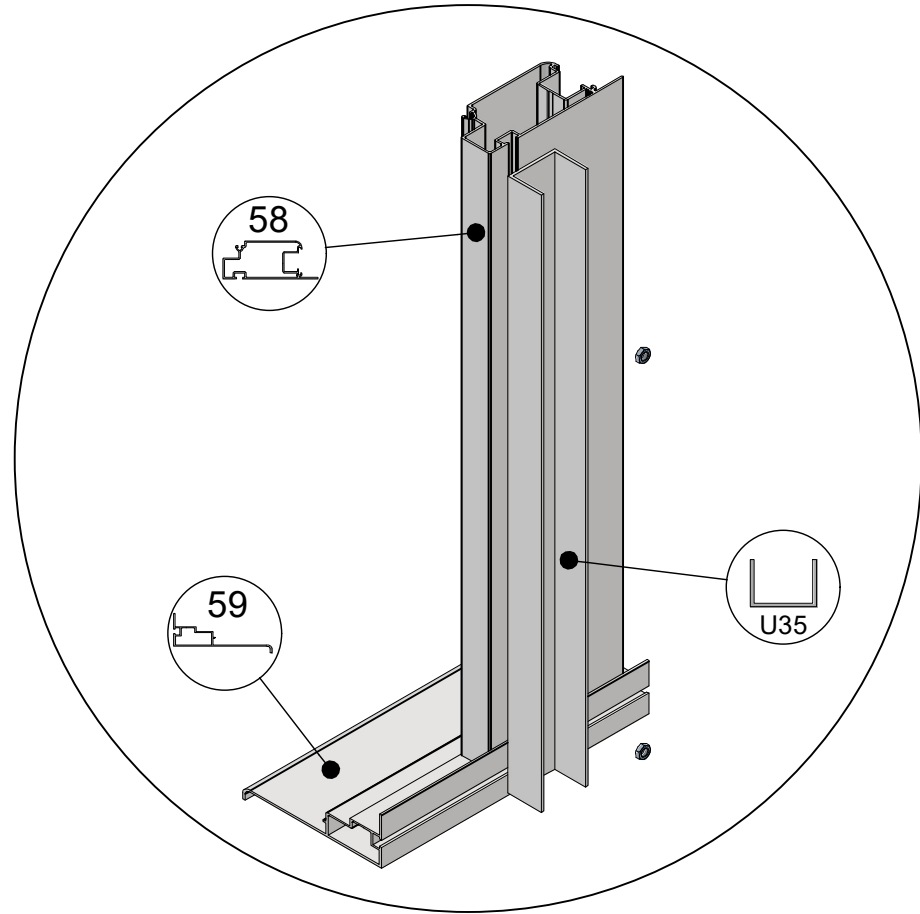

 = M6x12

 = M6x12

 = M6x12

 = M6x12

 = M6x10

| Glass Dimensions Nv Euro-serre | | Euro-Rustic on wall | | | 2,36m | | | GlassH: 1120 | | Vall H 430 | |
|-----------------------------------|------------|---------------------|------------|------------|-----------|-----------|------------|--------------|----------------|----------------|--|
| Glass Size 730mm | Sides | | Single | Roof | | | Poly | | m ² | m ² | |
| | 1120 x 730 | 1120 x 660 | 1615 x 620 | 1590 x 730 | 763 x 730 | 825 x 730 | 1590 x 730 | 763 x 730 | | | |
| Euro-Rustic on wall 2,36m x 2,36m | 9 | 2 | 1 | 4 | 2 | 2 or 2 | 4 | 2 | 9,8 | 7,0 | |
| Euro-Rustic on wall 2,36m x 3,09m | 11 | 2 | 1 | 6 | 2 | 2 or 2 | 6 | 2 | 11,5 | 9,3 | |
| Euro-Rustic on wall 2,36m x 3,80m | 13 | 2 | 1 | 8 | 2 | 2 or 2 | 8 | 2 | 13,1 | 11,6 | |
| Euro-Rustic on wall 2,36m x 4,57m | 15 | 2 | 1 | 9 | 3 | 3 or 3 | 9 | 3 | 14,7 | 13,9 | |
| Euro-Rustic on wall 2,36m x 5,30m | 17 | 2 | 1 | 11 | 3 | 3 or 3 | 11 | 3 | 16,4 | 16,2 | |
| Euro-Rustic on wall 2,36m x 6,04m | 19 | 2 | 1 | 12 | 4 | 4 or 4 | 12 | 4 | 18,0 | 18,6 | |
| | | | | | | | | | 0,0 | | |
| | | | | | | | | | 0,0 | | |
| | | | | | | | | | 0,0 | | |