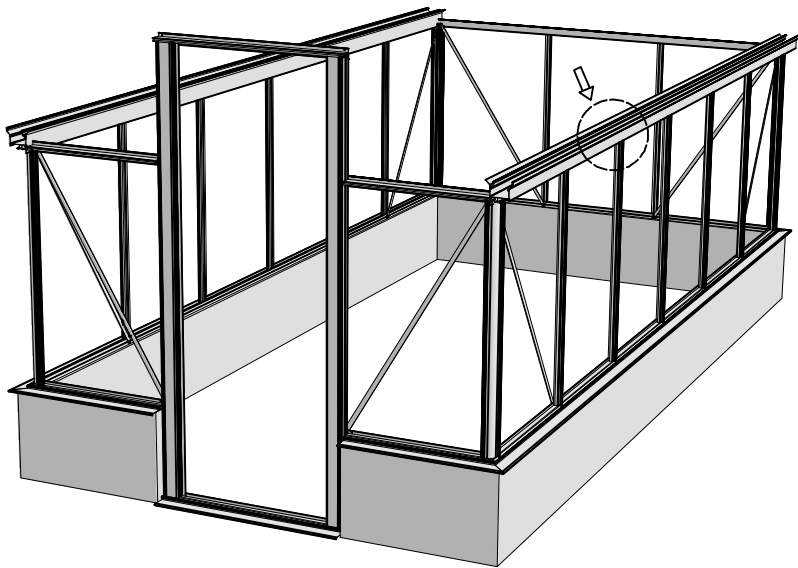

 = M6x12 (4x)

 = M6x12

 = M6x12

 = M6x12

 = M6x12

 = M6x12

 = M6x12

 = M6x12

 = M6x12

 = M6x12

 = M6x12

 = M6x12

 = M6x10

| Glass Dimensions Nv Euro-serre | | Euro-Rustic on wall | | | 2,36m | | | GlassH: 1120 | | Vall H 430 | |
|-----------------------------------|------------|---------------------|------------|------------|-----------|-----------|------------|--------------|----------------|----------------|--|
| Glass Size 730mm | Sides | | Single | Roof | | | Poly | | m ² | m ² | |
| | 1120 x 730 | 1120 x 660 | 1615 x 620 | 1590 x 730 | 763 x 730 | 825 x 730 | 1590 x 730 | 763 x 730 | | | |
| Euro-Rustic on wall 2,36m x 2,36m | 9 | 2 | 1 | 4 | 2 | 2 or 2 | 4 | 2 | 9,8 | 7,0 | |
| Euro-Rustic on wall 2,36m x 3,09m | 11 | 2 | 1 | 6 | 2 | 2 or 2 | 6 | 2 | 11,5 | 9,3 | |
| Euro-Rustic on wall 2,36m x 3,80m | 13 | 2 | 1 | 8 | 2 | 2 or 2 | 8 | 2 | 13,1 | 11,6 | |
| Euro-Rustic on wall 2,36m x 4,57m | 15 | 2 | 1 | 9 | 3 | 3 or 3 | 9 | 3 | 14,7 | 13,9 | |
| Euro-Rustic on wall 2,36m x 5,30m | 17 | 2 | 1 | 11 | 3 | 3 or 3 | 11 | 3 | 16,4 | 16,2 | |
| Euro-Rustic on wall 2,36m x 6,04m | 19 | 2 | 1 | 12 | 4 | 4 or 4 | 12 | 4 | 18,0 | 18,6 | |
| | | | | | | | | | 0,0 | | |
| | | | | | | | | | 0,0 | | |
| | | | | | | | | | 0,0 | | |