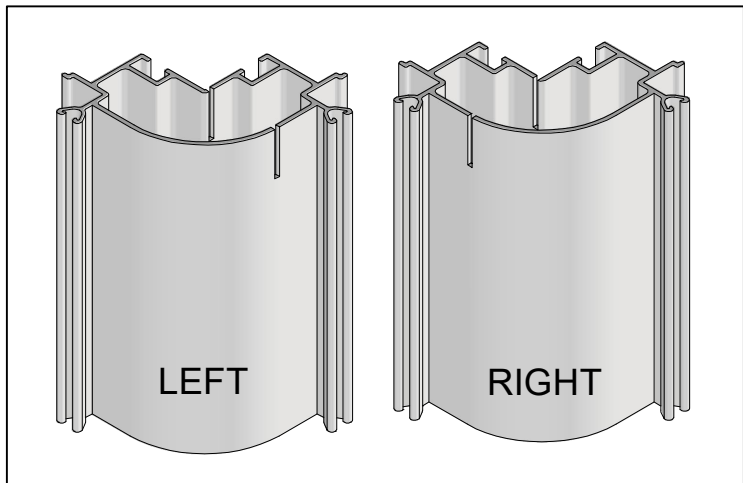

- Observera at en del profiler ligger i sockelprofilen!!
- Dra åt skruven och muttern handfast.

 = 8x40

  = 6x120

Ø 8 mm

 = M6x12 (8x)

 = M6x12 (8x)

 = M6x12

 = M6x12

Points

| Glass Dimensions Nv Euro-serre | | Euro-Rustic on wall | | | 2,36m | | | GlassH: 920 | | Vall H 630 | |
|-----------------------------------|-----------|---------------------|------------|------------|-----------|-----------|------------|-------------|----------------|----------------|--|
| Glass Size 730mm | Sides | | Single | Roof | | | Poly | | m ² | m ² | |
| | 920 x 730 | 920 x 660 | 1350 x 620 | 1590 x 730 | 763 x 730 | 825 x 730 | 1590 x 730 | 763 x 730 | | | |
| Euro-Rustic on wall 2,36m x 2,36m | 9 | 2 | 1 | 4 | 2 | 2 or 2 | 4 | 2 | 9,8 | 7,0 | |
| Euro-Rustic on wall 2,36m x 3,09m | 11 | 2 | 1 | 6 | 2 | 2 or 2 | 6 | 2 | 11,5 | 9,3 | |
| Euro-Rustic on wall 2,36m x 3,80m | 13 | 2 | 1 | 8 | 2 | 2 or 2 | 8 | 2 | 13,1 | 11,6 | |
| Euro-Rustic on wall 2,36m x 4,57m | 15 | 2 | 1 | 9 | 3 | 3 or 3 | 9 | 3 | 14,7 | 13,9 | |
| Euro-Rustic on wall 2,36m x 5,30m | 17 | 2 | 1 | 11 | 3 | 3 or 3 | 11 | 3 | 16,4 | 16,2 | |
| Euro-Rustic on wall 2,36m x 6,04m | 19 | 2 | 1 | 12 | 4 | 4 or 4 | 12 | 4 | 18,0 | 18,6 | |
| | | | | | | | | | 0,0 | | |
| | | | | | | | | | 0,0 | | |
| | | | | | | | | | 0,0 | | |