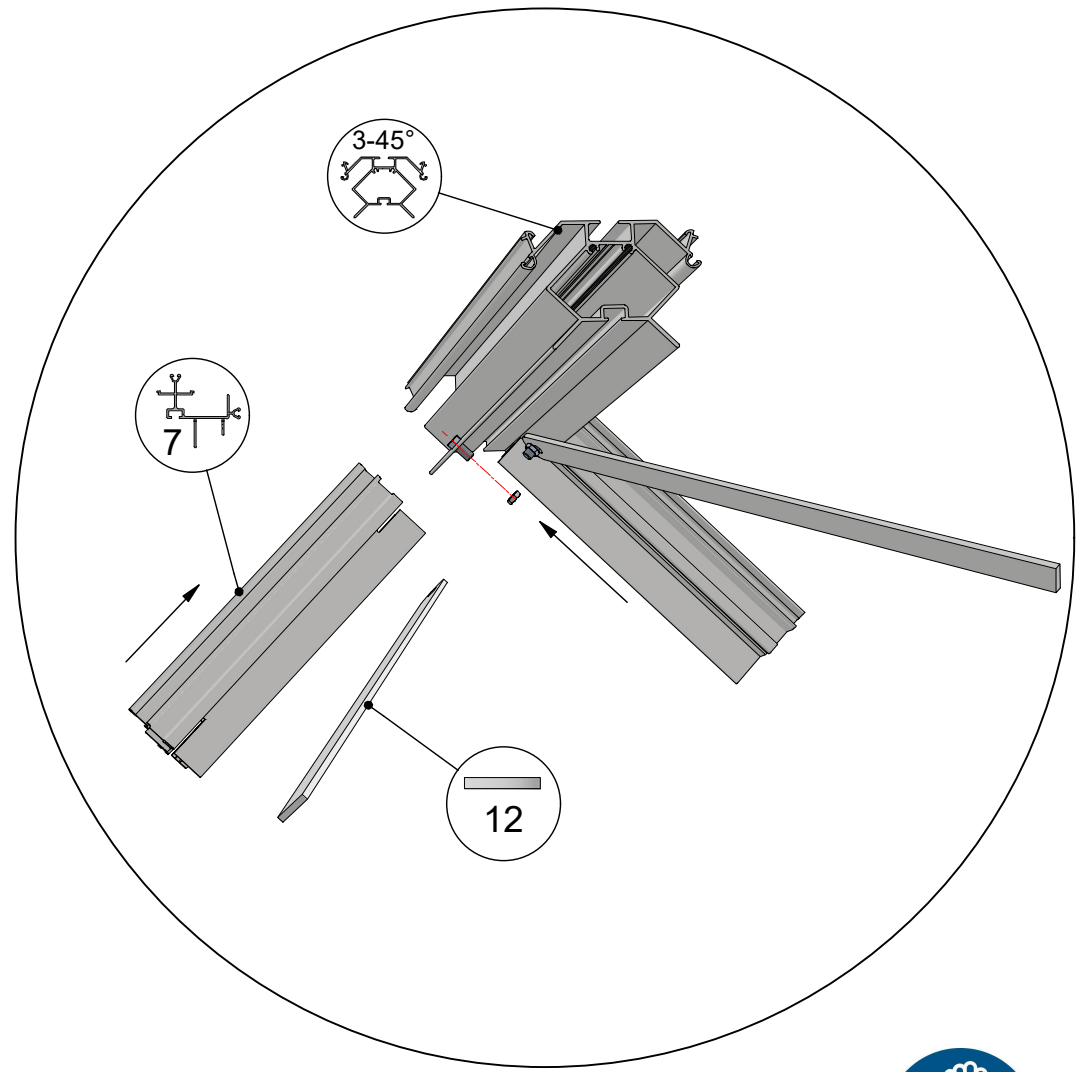

 = M6x12 (4x)

 = M6x12

 = M6x12

 = M6x12

 = M6x12

 = M6x12

 = M6x12

 = M6x12

 = M6x12

 = M6x12

 = M6x12

 = M6x12

 = M6x10

| Glass Dimensions Nv Euro-serre | | Euro-Rustic on wall | | | 2,36m | | | GlassH: 1120 | | Vall H 430 | |
|-----------------------------------|------------|---------------------|------------|------------|-----------|-----------|------------|--------------|----------------|----------------|--|
| Glass Size 730mm | Sides | | Single | Roof | | | Poly | | m ² | m ² | |
| | 1120 x 730 | 1120 x 660 | 1615 x 620 | 1590 x 730 | 763 x 730 | 825 x 730 | 1590 x 730 | 763 x 730 | | | |
| Euro-Rustic on wall 2,36m x 2,36m | 9 | 2 | 1 | 4 | 2 | 2 or 2 | 4 | 2 | 9,8 | 7,0 | |
| Euro-Rustic on wall 2,36m x 3,09m | 11 | 2 | 1 | 6 | 2 | 2 or 2 | 6 | 2 | 11,5 | 9,3 | |
| Euro-Rustic on wall 2,36m x 3,80m | 13 | 2 | 1 | 8 | 2 | 2 or 2 | 8 | 2 | 13,1 | 11,6 | |
| Euro-Rustic on wall 2,36m x 4,57m | 15 | 2 | 1 | 9 | 3 | 3 or 3 | 9 | 3 | 14,7 | 13,9 | |
| Euro-Rustic on wall 2,36m x 5,30m | 17 | 2 | 1 | 11 | 3 | 3 or 3 | 11 | 3 | 16,4 | 16,2 | |
| Euro-Rustic on wall 2,36m x 6,04m | 19 | 2 | 1 | 12 | 4 | 4 or 4 | 12 | 4 | 18,0 | 18,6 | |
| | | | | | | | | | 0,0 | | |
| | | | | | | | | | 0,0 | | |
| | | | | | | | | | 0,0 | | |