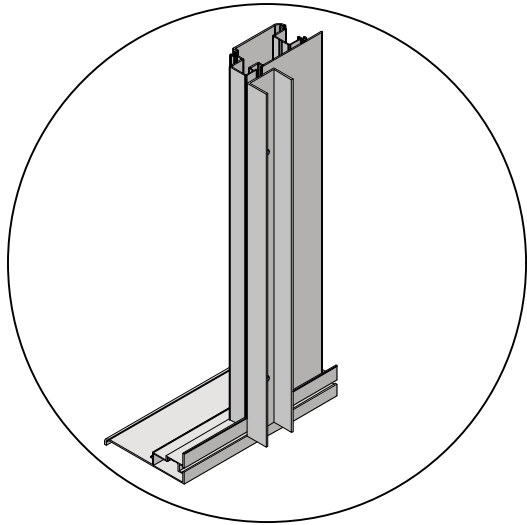

 = M6x12

 = M6x12

 = M6x12

 = M6x12

 = M6x10

| Glass Dimensions Nv Euro-serre | | Euro-Rustic on wall | | | 2,36m | | | GlassH: 1120 | | Vall H 430 | |
|-----------------------------------|------------|---------------------|------------|------------|-----------|-----------|------------|--------------|----------------|----------------|--|
| Glass Size 730mm | Sides | | Single | Roof | | | Poly | | m ² | m ² | |
| | 1120 x 730 | 1120 x 660 | 1615 x 620 | 1590 x 730 | 763 x 730 | 825 x 730 | 1590 x 730 | 763 x 730 | | | |
| Euro-Rustic on wall 2,36m x 2,36m | 9 | 2 | 1 | 4 | 2 | 2 or 2 | 4 | 2 | 9,8 | 7,0 | |
| Euro-Rustic on wall 2,36m x 3,09m | 11 | 2 | 1 | 6 | 2 | 2 or 2 | 6 | 2 | 11,5 | 9,3 | |
| Euro-Rustic on wall 2,36m x 3,80m | 13 | 2 | 1 | 8 | 2 | 2 or 2 | 8 | 2 | 13,1 | 11,6 | |
| Euro-Rustic on wall 2,36m x 4,57m | 15 | 2 | 1 | 9 | 3 | 3 or 3 | 9 | 3 | 14,7 | 13,9 | |
| Euro-Rustic on wall 2,36m x 5,30m | 17 | 2 | 1 | 11 | 3 | 3 or 3 | 11 | 3 | 16,4 | 16,2 | |
| Euro-Rustic on wall 2,36m x 6,04m | 19 | 2 | 1 | 12 | 4 | 4 or 4 | 12 | 4 | 18,0 | 18,6 | |
| | | | | | | | | | 0,0 | | |
| | | | | | | | | | 0,0 | | |
| | | | | | | | | | 0,0 | | |