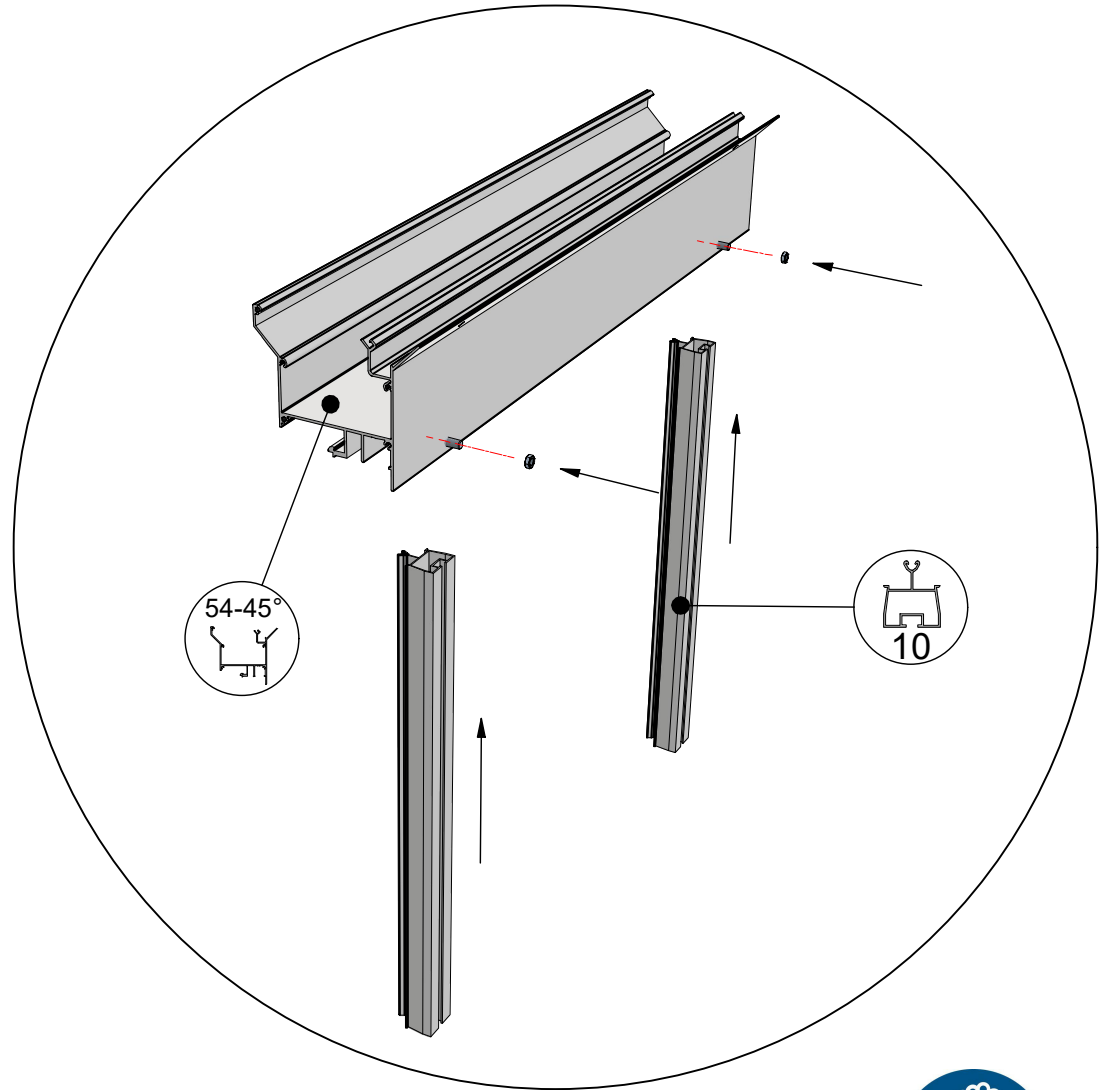

 = M6x12 (4x)

 = M6x12

 = M6x12

 = M6x12

 = M6x12

 = M6x12

 = M6x12

 = M6x12

 = M6x12

 = M6x12

 = M6x12

 = M6x12

 = M6x10

| Glass Dimensions Nv Euro-serre | | Euro-Rustic on wall | | | 2,36m | | | GlassH: 1120 | | Vall H 430 | |
|-----------------------------------|------------|---------------------|------------|------------|-----------|-----------|------------|--------------|----------------|----------------|--|
| Glass Size 730mm | Sides | | Single | Roof | | | Poly | | m ² | m ² | |
| | 1120 x 730 | 1120 x 660 | 1615 x 620 | 1590 x 730 | 763 x 730 | 825 x 730 | 1590 x 730 | 763 x 730 | | | |
| Euro-Rustic on wall 2,36m x 2,36m | 9 | 2 | 1 | 4 | 2 | 2 or 2 | 4 | 2 | 9,8 | 7,0 | |
| Euro-Rustic on wall 2,36m x 3,09m | 11 | 2 | 1 | 6 | 2 | 2 or 2 | 6 | 2 | 11,5 | 9,3 | |
| Euro-Rustic on wall 2,36m x 3,80m | 13 | 2 | 1 | 8 | 2 | 2 or 2 | 8 | 2 | 13,1 | 11,6 | |
| Euro-Rustic on wall 2,36m x 4,57m | 15 | 2 | 1 | 9 | 3 | 3 or 3 | 9 | 3 | 14,7 | 13,9 | |
| Euro-Rustic on wall 2,36m x 5,30m | 17 | 2 | 1 | 11 | 3 | 3 or 3 | 11 | 3 | 16,4 | 16,2 | |
| Euro-Rustic on wall 2,36m x 6,04m | 19 | 2 | 1 | 12 | 4 | 4 or 4 | 12 | 4 | 18,0 | 18,6 | |
| | | | | | | | | | 0,0 | | |
| | | | | | | | | | 0,0 | | |
| | | | | | | | | | 0,0 | | |