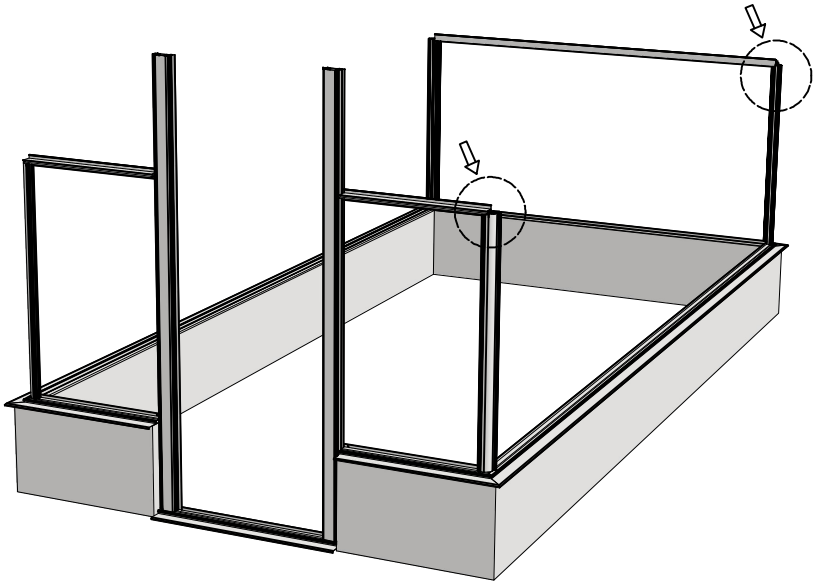

- Observera at en del profiler ligger i sockelprofilen!!
- Dra åt skruven och muttern handfast.

 = 8x40

  = 6x120

Ø 8 mm

 = M6x12 (8x)

 = M6x12 (8x)

 = M6x12

 = M6x12

 = M6x12

 = M6x12

 = M6x12

 = M6x12

 = M6x10

| Glass Dimensions Nv Euro-serre | | Euro-Rustic on wall | | | 2,36m | | | GlassH: 1120 | | Vall H 430 | |
|-----------------------------------|------------|---------------------|------------|------------|-----------|-----------|------------|--------------|----------------|----------------|--|
| Glass Size 730mm | Sides | | Single | Roof | | | Poly | | m ² | m ² | |
| | 1120 x 730 | 1120 x 660 | 1615 x 620 | 1590 x 730 | 763 x 730 | 825 x 730 | 1590 x 730 | 763 x 730 | | | |
| Euro-Rustic on wall 2,36m x 2,36m | 9 | 2 | 1 | 4 | 2 | 2 or 2 | 4 | 2 | 9,8 | 7,0 | |
| Euro-Rustic on wall 2,36m x 3,09m | 11 | 2 | 1 | 6 | 2 | 2 or 2 | 6 | 2 | 11,5 | 9,3 | |
| Euro-Rustic on wall 2,36m x 3,80m | 13 | 2 | 1 | 8 | 2 | 2 or 2 | 8 | 2 | 13,1 | 11,6 | |
| Euro-Rustic on wall 2,36m x 4,57m | 15 | 2 | 1 | 9 | 3 | 3 or 3 | 9 | 3 | 14,7 | 13,9 | |
| Euro-Rustic on wall 2,36m x 5,30m | 17 | 2 | 1 | 11 | 3 | 3 or 3 | 11 | 3 | 16,4 | 16,2 | |
| Euro-Rustic on wall 2,36m x 6,04m | 19 | 2 | 1 | 12 | 4 | 4 or 4 | 12 | 4 | 18,0 | 18,6 | |
| | | | | | | | | | 0,0 | | |
| | | | | | | | | | 0,0 | | |
| | | | | | | | | | 0,0 | | |